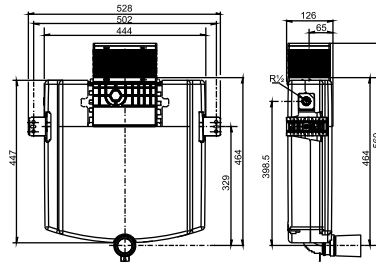

95.725.00..0000

SANIT concealed cistern INEO FronTop 820

Item number

95.725.00..0000

Ean11

4013341636117

Product description

Concealed cistern INEO FronTop 820 with small access opening, front/top operated installation height: 820 mm, SANIT concealed cistern (CC-122-S-UO-2V-2C) insulated against condensation, with dual flush (6l/3l), button function transmitted to INEO flush valve via flexible cables, connection to push plate via turn-click connection, flush pipe bend with protection cap, SANIT fill valve Noise Class I, angle valve R 1/2, protection box for access opening can be cut to size, with fixing brackets, without fastenings, packed in a box
Test marks for concealed cistern: Noise Class I, tested to DIN EN 14055