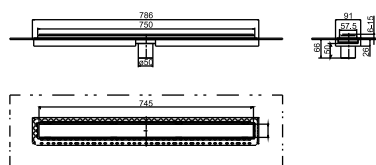

## SANIT Shower channel 750/50 vertical adj.

### Product description

Shower channel ES 50, height adjustable, vertical waste outlet for solid wall installation, to drain floor-level showers, can be installed in the room or at the wall, minimum installation height 26 mm, consisting of stainless steel shower channel 50 mm wide, length 750 mm, with factory-fitted seal sleeve, drain frame, outlet capacity 0.5 l/sec, tested according to DIN EN 1253, incl. prefab assembly kit, height-adjustable and usable on both sides covering of stainless steel brushed or tileable for floor coverings between 6 and 15 mm (preset to 10 mm), covering of stainless steel brushed for floor coverings of 6 to 15 mm, covering tileable with floor coverings between 9 and 15 mm, with polystyrene carriers, building protection and fastenings, packed in a box