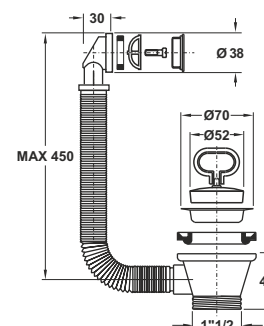

Traditional kitchen sink valve. Flange \varnothing 80mm, without overflow, \varnothing 52 mm Plug with handle, threaded outlet 1"1/2

Application: For fire-clay kitchen sinks with \varnothing 80 mm hole