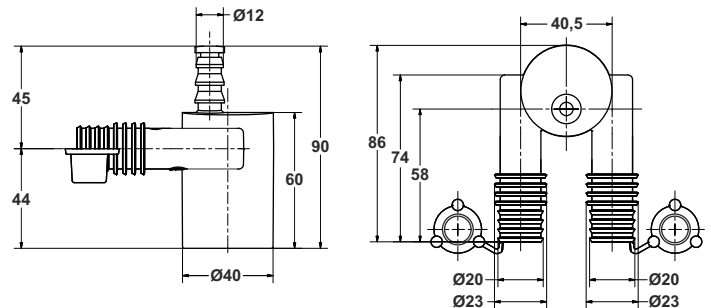

Application: to connect to the siphon

Material: polypropylene PP

Color: white

New
PRODUCT

Code	Description	Carton	Pallet	Volume
1828AR64B0	Trap connection ø 40 mm	25	N.A.	N.A.

Universal auxiliary connection. Conical washer