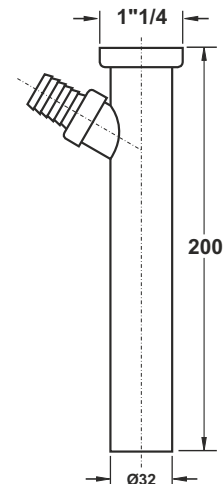

Flanged pipe with washing machine nozzle.

Waste connection 1"1/4, pipe $\varnothing$ 32 mm

Application: to connect to the siphon

Material: brass / ABS

Color: Chromed plated

Code	Description	Carton	Pallet	Volume
0710AR54B7	Threaded nut in chrome-plated brass	115	3450	0,063