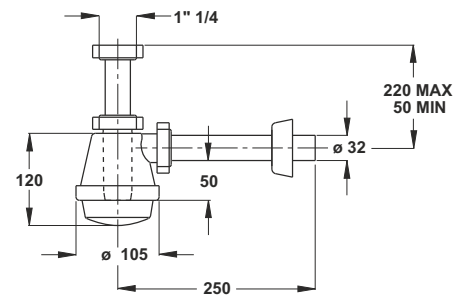

"FIASCETTO" sink bottle odour trap.

Outlet pipe $\varnothing$ 32 X 200 mm

Application: For single bowl kitchen sinks

Material: polypropylene PP

Color: white

Code	Description	Carton	Pallet	Volume
1370CP54B0	Valve connection 1"1/4	25	600	0,08

"FIASCETTO" sink bottle odour trap.

Outlet pipe $\varnothing$ 32 X 200 mm

Application: For single bowl kitchen sinks

Material: stainless steel + polypropylene PP

Color: metal / white