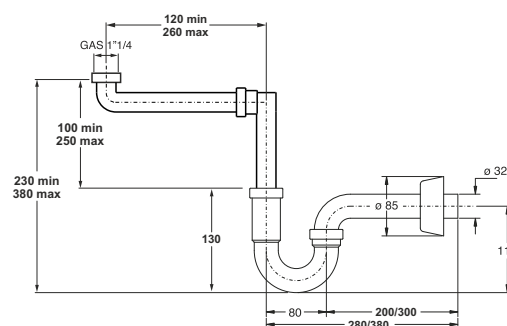

MONSTER TUBULAR pipe odour trap for wash basin.
Waste connection 1"1/4, outlet pipe $\varnothing$ 32x300 mm

Application: For washbasin

Material: Polypropylene PP

Color: white

Pipe odour trap with flexible arm.

BI-POWER washers

Application: For reclinable washbasin

Material: Polypropylene PP

Color: white

Code	Description	Carton	Pallet	Volume
2710SP30B0	Space-saver version	25	750	0,057

Code	Description	Carton	Pallet	Volume
2720PP20B0	Version without waste	25	600	0,080