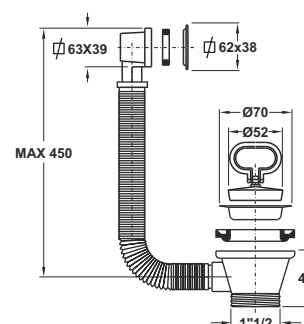

Traditional kitchen sink valve.

ø 52 mm plug with handle

Application: For kitchen sinks with ø 70 mm hole

Material: stainless steel + polypropylene PP

Color: metal / white

Code	Description	Carton	Pallet	Volume
1943MG64B0	Flange ø 70, with rectangular overflow, with grid	50	1200	0,08