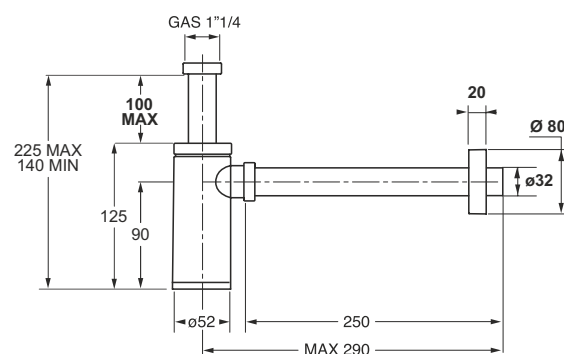

"KING" minimal bottle trap line for wash

basin. BI-POWER washers

Application: For washbasin

Material: Polypropylene PP

Color: white

Code	Description	Carton	Pallet	Volume
2795PP32B0	Waste connection 1"1/4, outlet pipe \varnothing 32x250 mm	25	750	0,063