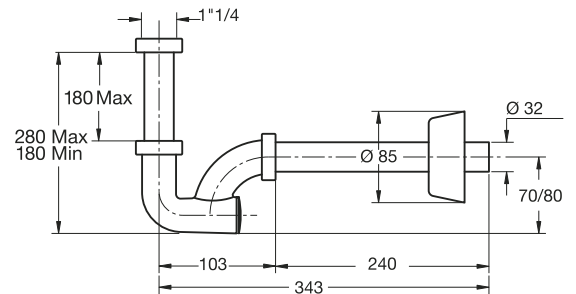

Code	Description	Carton	Pallet	Volume
2750PP32B0	Waste connection 1"1/4 outlet $\varnothing$ 32x250 mm	25	750	0,057

Bottle-trap "Monster" without waste.

BI-POWER washers

Application: For washbasin

Material: Polypropylene PP

Color: white