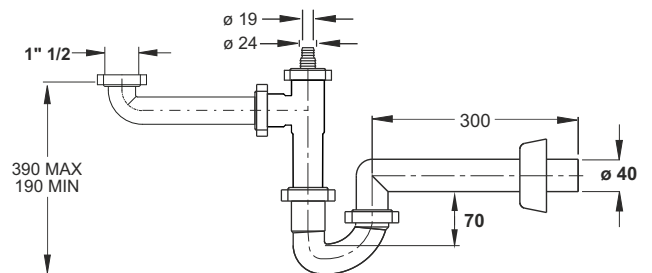

"SPACE-CROSS 1" space saver trap for kitchen.

Waste connection 1"1/2, outlet \varnothing 40 mm.

Application: For single bowl kitchen sinks

Material: polypropylene PP

Color: white

New
PRODUCT

Code	Description	Carton	Pallet	Volume
1630SP40B0	Single inlet, space saver	25	375	0,131