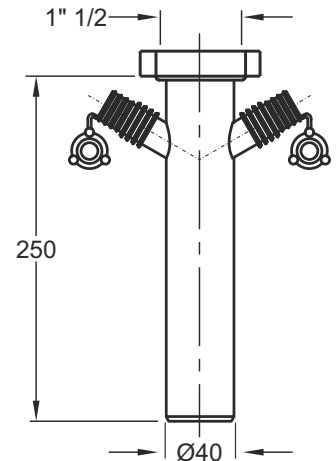

Code	Description	Carton	Pallet	Volume
1827AR64B0	1"1/2 x ø 40x200 mm	25	N.A.	N.A.