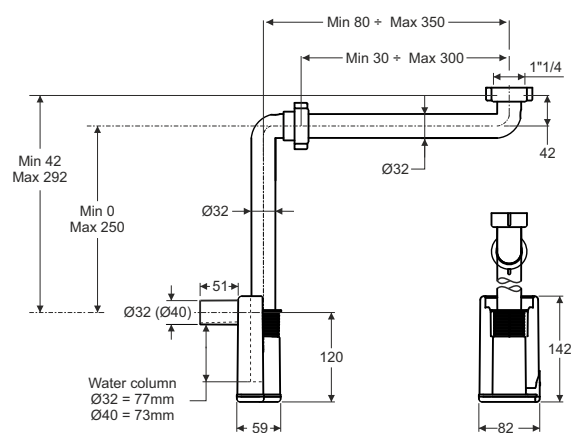

"MURALES" super flat space-saving trap for washbasin and bidet. BI-POWER washers

Application: For washbasin or bidet

Material: Polypropylene PP

Color: white

Code	Description	Carton	Pallet	Volume
2500IS32B0	1"1/4 x Ø 32, with inspection plug	25	500	0,106
2500IS40B0	1"1/4 x Ø 40, with inspection plug	25	500	0,106

New
PRODUCT