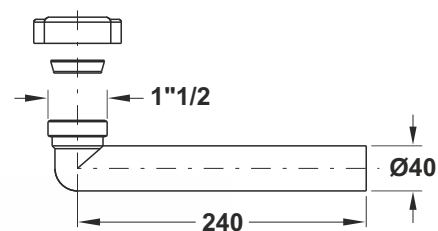

1825PP64B0