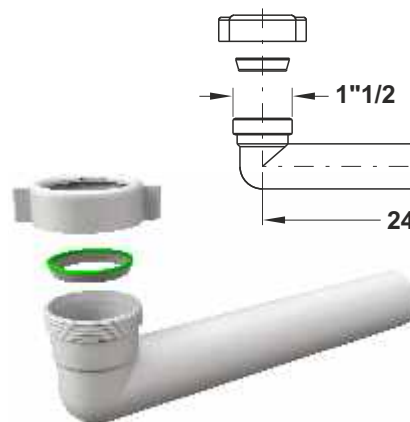

1825PP64B0