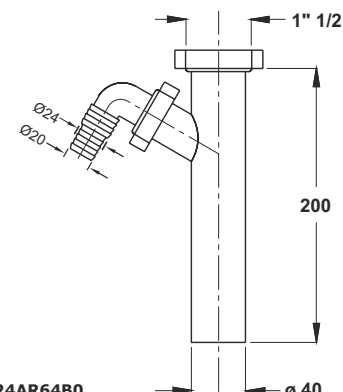

1824AR64B0