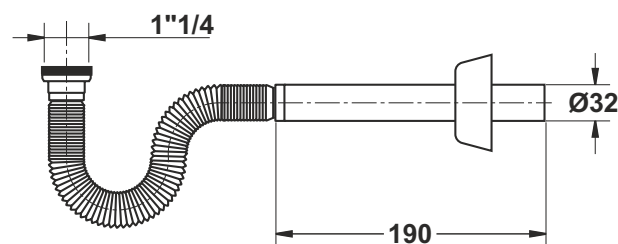

Code	Description	Carton	Pallet	Volume
28140T54B7	Metal nut, chrome-plated outlet pipe	25	900	0,048

"SIFONCELLO" extensible trap for wash basin and bidet. Waste connection 1"1/4 outlet $\varnothing$ 32x230 mm

Application: For washbasin or bidet

Material: Polypropylene PP + ABS

Color: white