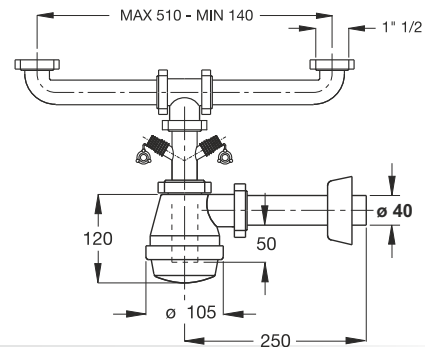

Code	Description	Carton	Pallet	Volume
1320KP40B0	Valve connection 1"1/2	25	200	0,160