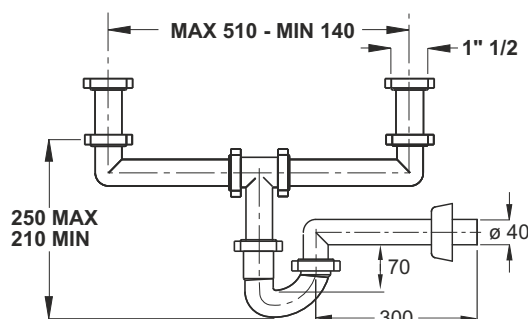

"MAGNUM" pipe odour trap for kitchen sinks.

Outlet pipe ø40 X 230 mm

Application: For double bowl kitchen sinks

Material: polypropylene PP

Color: white

Code	Description	Carton	Pallet	Volume
1720CP40B0	With auxiliary threaded extensions 1"1/2	25	375	0,131