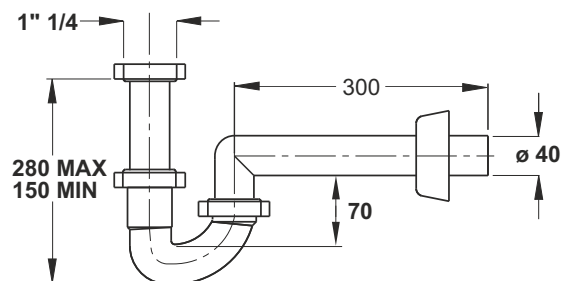

"MAGNUM" pipe odour trap for kitchen sinks.

Outlet pipe $\varnothing 40 \times 230$ mm

Application: For single bowl kitchen sinks

Material: polypropylene PP

Color: white

Code	Description	Carton	Pallet	Volume
1491CP40B0	Valve connection 1"1/4	25	600	0,080