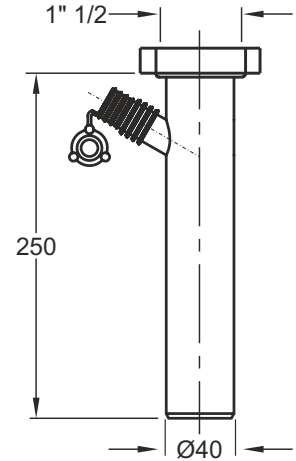

Application: to connect to the siphon

Material: polypropylene PP

Color: white

New
PRODUCT

Code	Description	Carton	Pallet	Volume
1826AR64B0	1"1/2 x ø 40x200 mm	25	N.A.	N.A.

Double flanged universal auxiliary connection with smooth outlet pipe. Flat washer