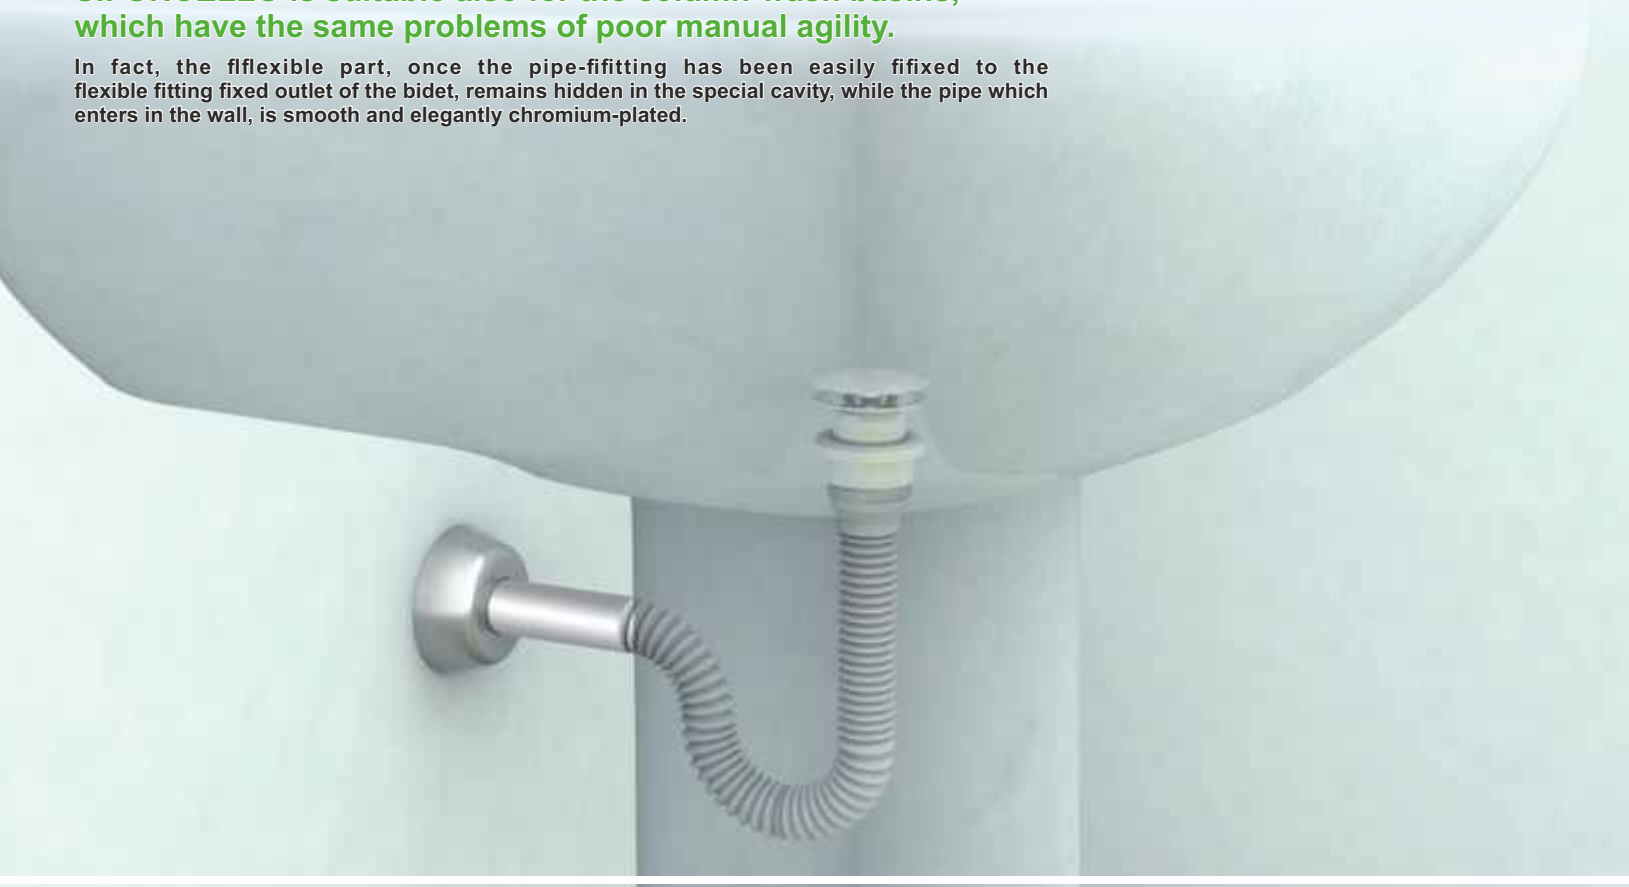

In fact, the flexible part, once the pipe-fitting has been easily fixed to the flexible fitting fixed outlet of the bidet, remains hidden in the special cavity, while the pipe which enters in the wall, is smooth and elegantly chromium-plated.