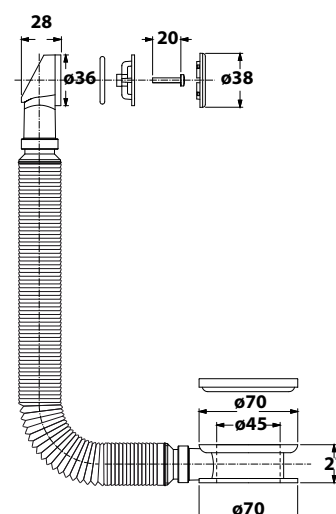

Passing-through waste for washbasin.

Welded overflow

Application: For washbasin

Material: Polypropylene PP + ABS

Color: white / chrome-plated

Code	Description	Carton	Pallet	Volume
2990CR70B0	Round grid $\varnothing$ 38 mm, chrome-plated	25	1600	0,029