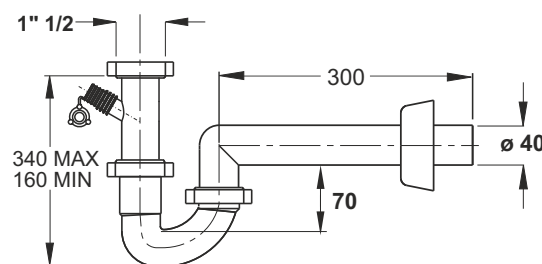

"MAGNUM" pipe odour trap for kitchen sinks.

Outlet pipe $\varnothing 40 \times 230$ mm

Application: For single bowl kitchen sinks

Material: polypropylene PP

Color: white

Code	Description	Carton	Pallet	Volume
1490KP40B0	With waste water connection	25	600	0,080