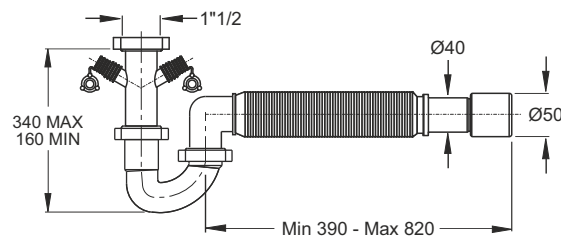

Code	Description	Carton	Pallet	Volume
1093EX45B0	"SELF-CLEANING" version, single	25	N.A.	N.A.