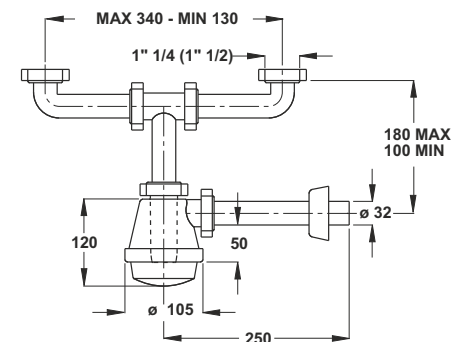

Code	Description	Carton	Pallet	Volume
1380CP54B0	Valve connection 1"1/4	25	500	0,106

"FIASCETTO" sink bottle odour trap.

Outlet pipe $\varnothing$ 32 X 200 mm

Application: For double bowl kitchen sinks

Material: stainless steel + polypropylene PP

Color: metal / white