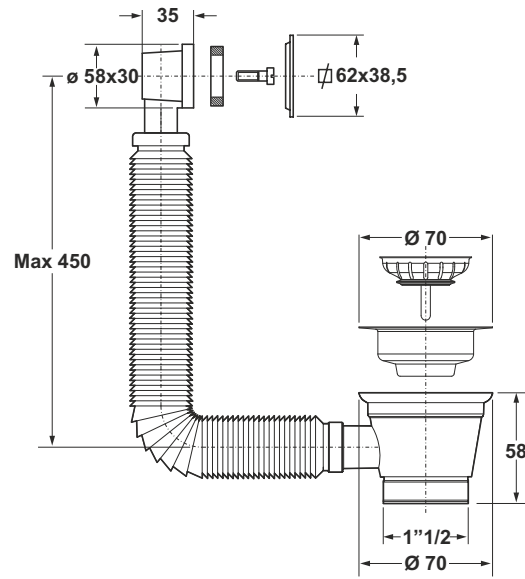

CANESTRINO

1.4

"CANESTRINO" drain valve for kitchen sinks.

Flange $\varnothing$ 70, Threaded waste 1"1/2, brass bolt

Application: For kitchen sinks with $\varnothing$ 70 mm hole

Material: stainless steel + polypropylene PP

Color: polished / white

Code	Description	Carton	Pallet	Volume
1983LX64B0	With rectangular overflow, with grid	25	750	0,063