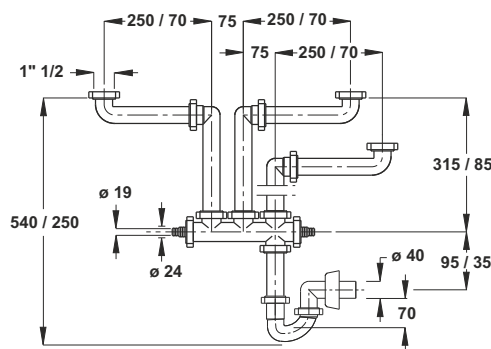

waste connection 1"1/2, outlet \varnothing 40 mm

Application: For triple bowl kitchen sinks

Material: polypropylene PP

Color: white

Code	Description	Carton	Pallet	Volume
1530CP40B0	Triple inlet, 2 waste water connectors	15	120	0,160