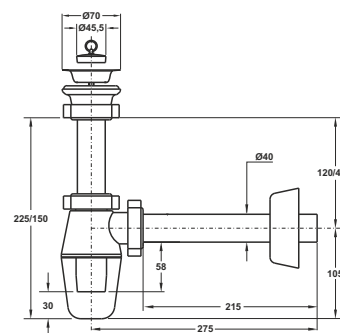

"TEDESCO" bottle odour trap. Threaded nut 1"1/2 , plastic outlet pipe $\varnothing 40$ X 230 mm

Application: For single bowl kitchen sinks

Material: polypropylene PP

Color: white

Code	Description	Carton	Pallet	Volume
1270CP40B0	without valve	50	750	0,131

"TEDESCO" bottle odour trap. Threaded nut

1"1/2 , plastic outlet pipe $\varnothing 40$ X 230 mm

Application: For single bowl kitchen sinks

Material: stainless steel + polypropylene PP

Color: metal / white

Code	Description	Carton	Pallet	Volume
1279CP40B0	Valve with stainless steel grid $\varnothing 70/45,5$ mm with plug with ring	45	675	0,131

"TEDESCO" bottle odour trap. Threaded nut

1"1/2 , plastic outlet pipe $\varnothing 40$ X 230 mm

Application: For double bowl kitchen sinks

Material: polypropylene PP

Color: white

Code	Description	Carton	Pallet	Volume
1280CP40B0	without valve	25	375	0,131

"TEDESCO" bottle odour trap. Threaded nut

1"1/2 , plastic outlet pipe $\varnothing 40$ X 230 mm

Application: For double bowl kitchen sinks

Material: stainless steel + polypropylene PP

Color: metal / white

Code	Description	Carton	Pallet	Volume
1289AL40B0	Valves with stainless steel grid $\varnothing 70/45,5$ mm with plug with ring, with waste water connection	21	315	0,131