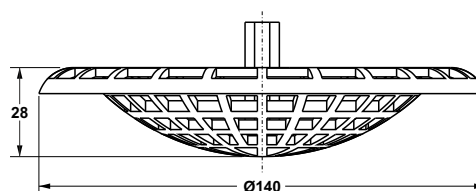

Code	Description	Carton	Pallet	Volume
1868GZ80B0	White colour	50	N.A.	0,004