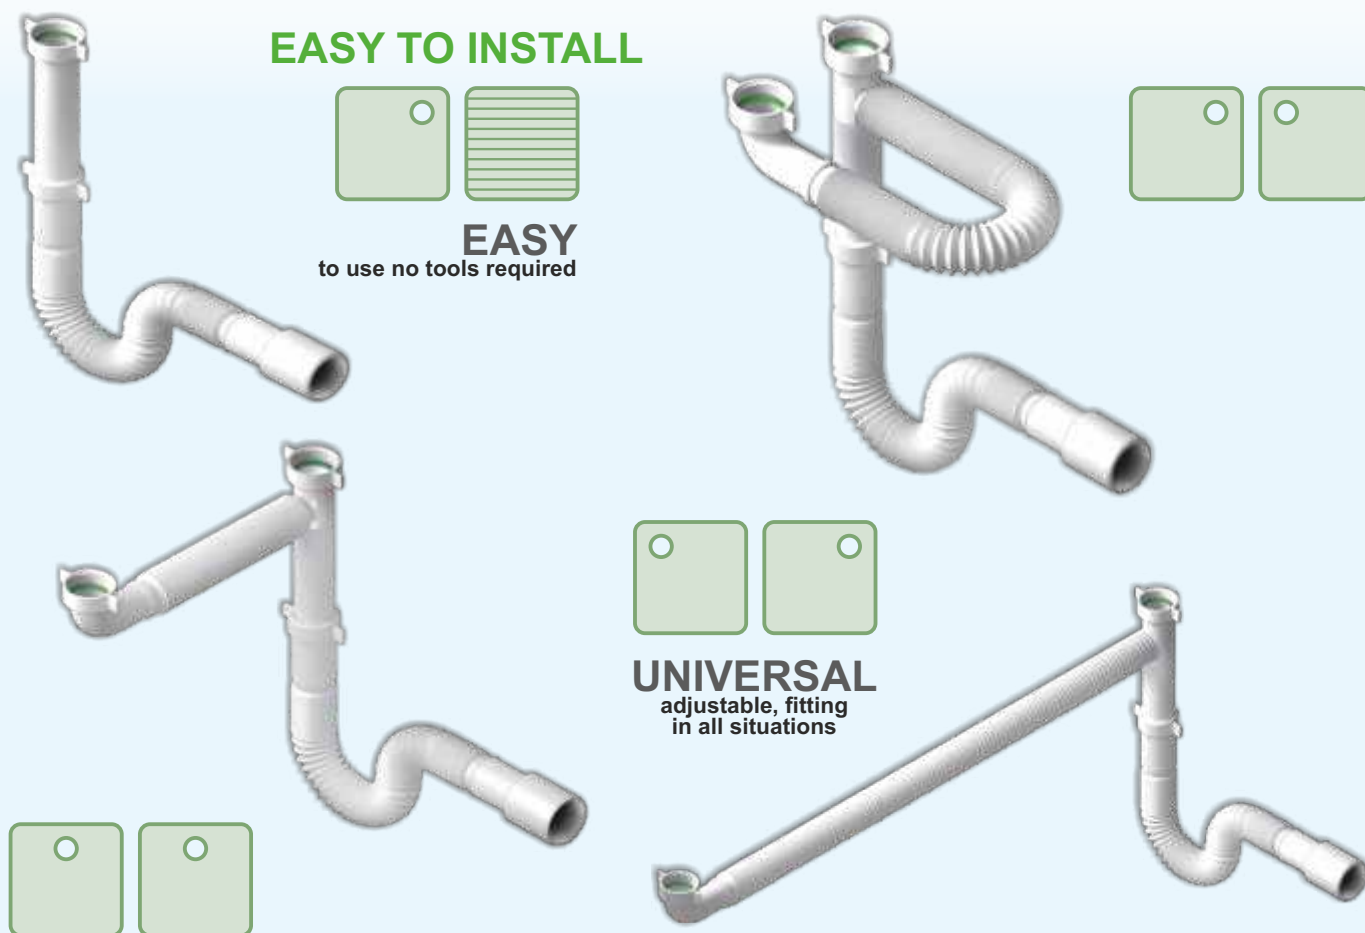

FLEXYBON

"FLEXYBON" flexible kitchen sink siphon. waste connection 1"1/2, outlet $\varnothing$ 40/50 mm

Application: For single bowl kitchen sinks

Material: polypropylene PP

Color: white