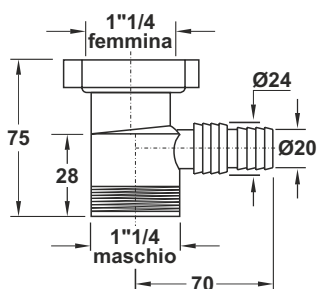

1822AR64B0

Flanged universal auxiliary connection. Flat washer

Application: to connect to the siphon

Material: polypropylene PP

Color: white

Code	Description	Carton	Pallet	Volume
1825AR54B0	F 1"1/4 x M 1"1/4	50	3200	0,029
1825AR64B0	F 1"1/2 x M 1"1/2	50	3200	0,029