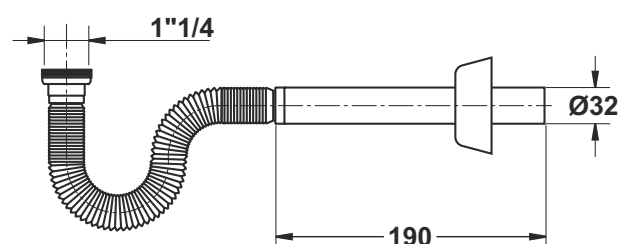

Code	Description	Carton	Pallet	Volume
28140T54B0	Metal nut, white outlet pipe	25	900	0,048