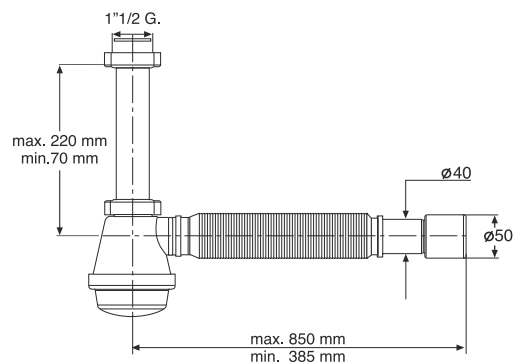

Code	Description	Carton	Pallet	Volume
1031EX45B0	"FIASCA" version, single	25	500	0,106