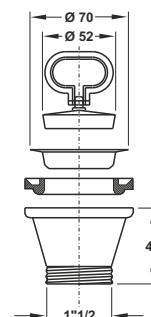

Traditional kitchen sink valve.

ø 52 mm plug with handle

Application: For kitchen sinks with ø 70 mm hole

Material: stainless steel + polypropylene PP

Color: metal / white

Code	Description	Carton	Pallet	Volume
1944MG64B0	Flange ø 70, without overflow	50	3200	0,029