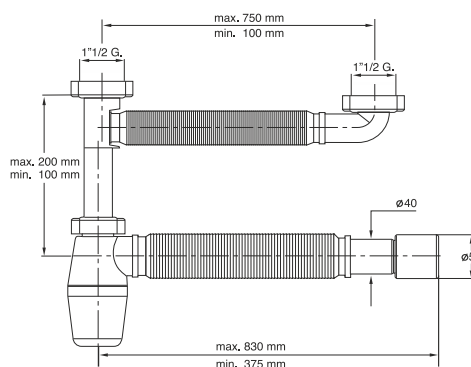

Code	Description	Carton	Pallet	Volume
1022EX45B0	"TEDESCO" version, double	25	500	0,106