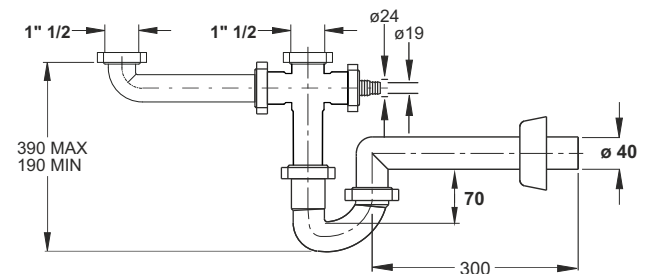

Code	Description	Carton	Pallet	Volume
1630SP40B0	Single inlet, space saver	25	375	0,131

"CROSS 2" kitchen trap with double inlet connection.

Waste connection 1"1/2, outlet $\varnothing$ 40 mm.

Application: For double bowl kitchen sinks

Material: polypropylene PP

Color: white

New
PRODUCT