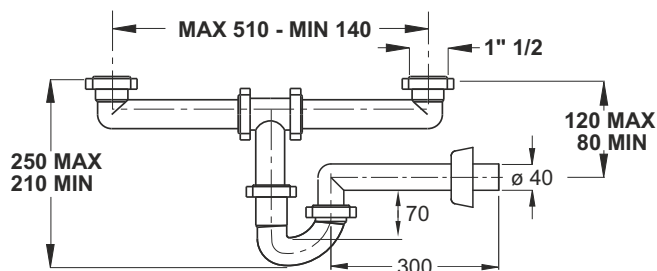

"MAGNUM" pipe odour trap for kitchen sinks.

Outlet pipe ø40 X 230 mm

Application: For double bowl kitchen sinks

Material: polypropylene PP

Color: white

Code	Description	Carton	Pallet	Volume
1620CP40B0	Valve connection 1"1/2	25	375	0,131