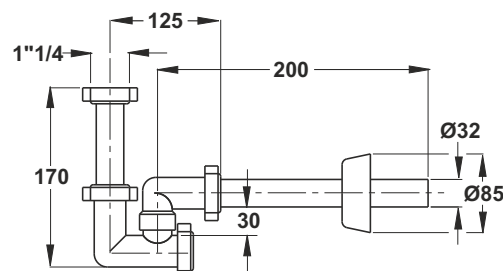

"BAZOOKA" adjustable siphon . with inspection

Application: For washbasin or bidet

Material: Polypropylene PP

Color: white

Code	Description	Carton	Pallet	Volume
2314CP32B0	Waste connection 1"1/4 outlet \varnothing 32x230 mm	50	1000	0,106