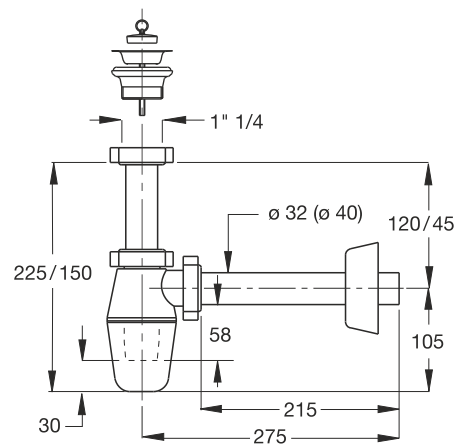

flange 18/10 \varnothing 65 mm, 65 mm long bolt, \varnothing 40,5 mm and plug with ring

Application: For washbasin

Material: Polypropylene PP + stainless steel

Color: white / metal

"TEDESCO" washbasin bottle odour trap.