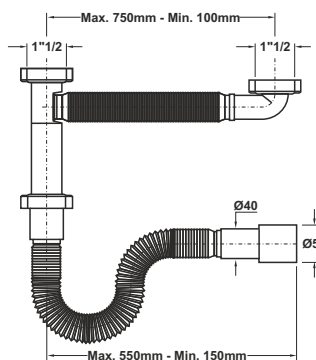

Code	Description	Carton	Pallet	Volume
1092EX45B0	"MAGIKONE" version, double	25	600	0,080