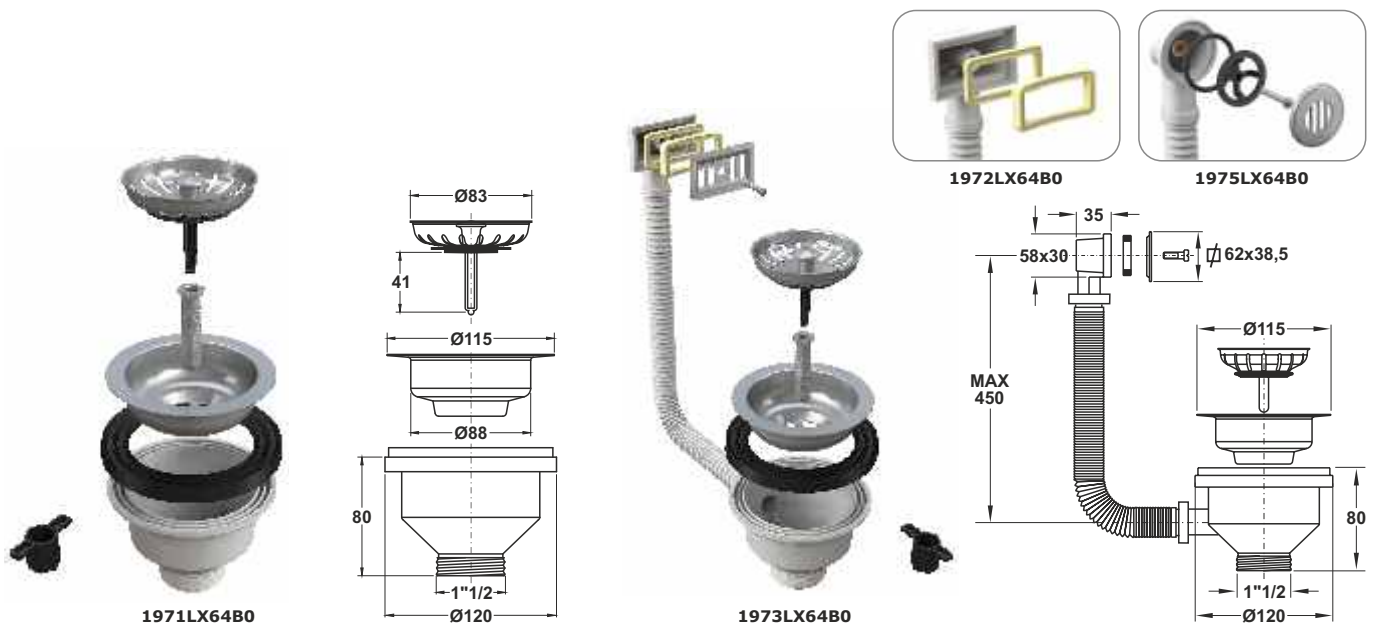

CANESTRO

FLEXIBILITY & EXTENSIBILITY

The connection pipe, stamped in one piece only, is flexible and extensible, and allows to solve any problem of lack of inclination between the waste and the overflow, without the use of any washer or joint.

"CANESTRO" drain valve for kitchen sinks.

Flange $\varnothing$ 3"1/2, Threaded waste 1"1/2, brass bolt

Application: For kitchen sinks with $\varnothing$ 90 mm hole

Material: stainless steel + polypropylene PP

Color: polished / white

Code	Description	Carton	Pallet	Volume
1971LX64B0	Without overflow	25	900	0,048
1972LX64B0	With rectangular overflow, without grid	25	600	0,072
1973LX64B0	With rectangular overflow, with grid	25	600	0,072
1975LX64B0	With round overflow	25	600	0,072