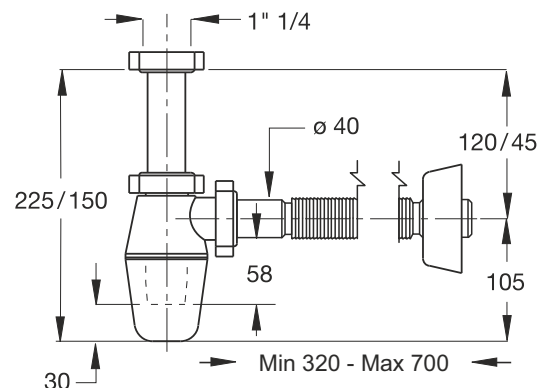

TEDESCO bottle odour trap for washbasin. Waste connection 1"1/4 outlet $\varnothing$ 40x230 mm, without waste

Application: For washbasin

Material: Polypropylene PP

Color: white

New
PRODUCT

Code	Description	Carton	Pallet	Volume
2630WZ40B0	with flexyble hose, without waste	25	500	0,106

TEDESCO bottle odour trap for washbasin. Waste connection 1"1/4 outlet $\varnothing$ 40x230 mm

Application: For washbasin

Material: Polypropylene PP + stainless steel

Color: white / metal

New
PRODUCT