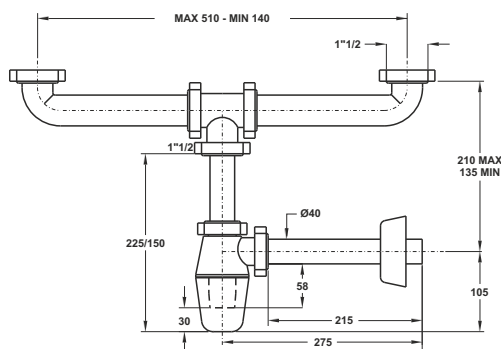

Code	Description	Carton	Pallet	Volume
1280CP40B0	without valve	25	375	0,131