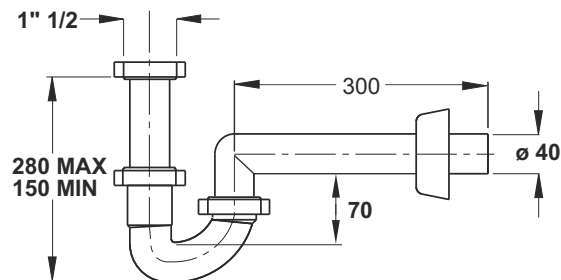

"MAGNUM" pipe odour trap for kitchen sinks.

Outlet pipe $\varnothing 40 \times 230$ mm

Application: For single bowl kitchen sinks

Material: polypropylene PP

Color: white

Code	Description	Carton	Pallet	Volume
1490CP40B0	Valve connection 1"1/2	25	600	0,080