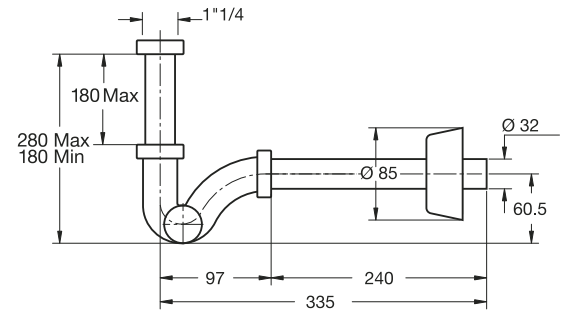

New
PRODUCT

"MONSTER-ESSE" trap with side inspection. BI-POWER washers

Application: For washbasin or bidet

Material: Polypropylene PP

Color: white

Code	Description	Carton	Pallet	Volume
2730PP32B0	Waste connection 1"1/4 outlet \varnothing 32x250 mm	25	750	0,057