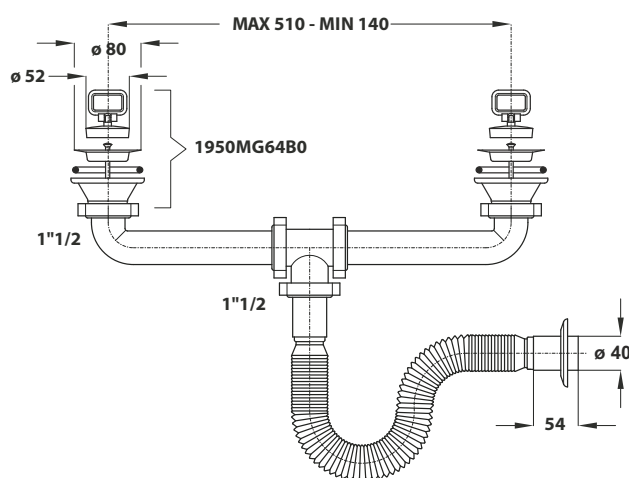

"DOUBLE MAGIK" flexible kitchen sink siphon.

Valves $\varnothing$ 80 mm with $\varnothing$ 52 mm plug, outlet $\varnothing$ 40 mm

Application: For double bowl kitchen sinks

Material: stainless steel + polypropylene PP

Color: metal / white

Code	Description	Carton	Pallet	Volume
1856FX64B0	In polybag	27	405	0,131
1856FX64S0	In box	24	360	0,131