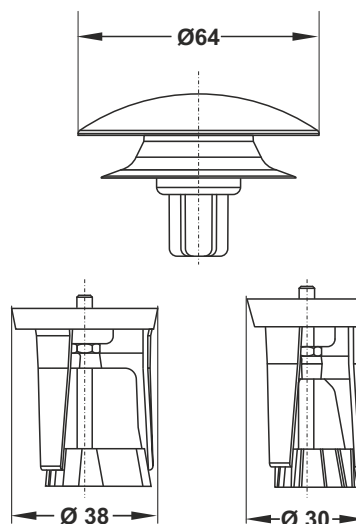

"Tapparello" wastes universal expander device

Supports 1"1/4 and 1"

Application: For washbasin

Material: POM + stainless steel

Color: polished

Code	Description	Carton	Pallet	Volume
0820OT99S7	Stainless steel plug \varnothing 64 mm	1	N.A.	N.A.
0820CR99S7	Chrome-plated ABS plug \varnothing 64 mm	1	N.A.	N.A.