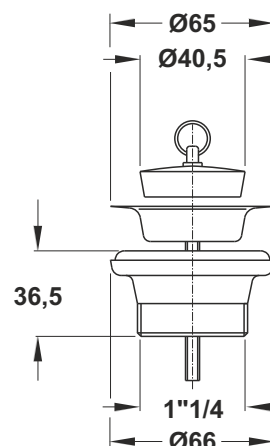

Drain valve. Stainless steel flange 18/10 $\varnothing$ 65 mm, 65 mm long bolt

Application: For washbasin

Material: Polypropylene PP + stainless steel

Color: white / metal

Code	Description	Carton	Pallet	Volume
2024WL54B0	$\varnothing$ 40,5 mm and plug with ring	50	3200	0,029