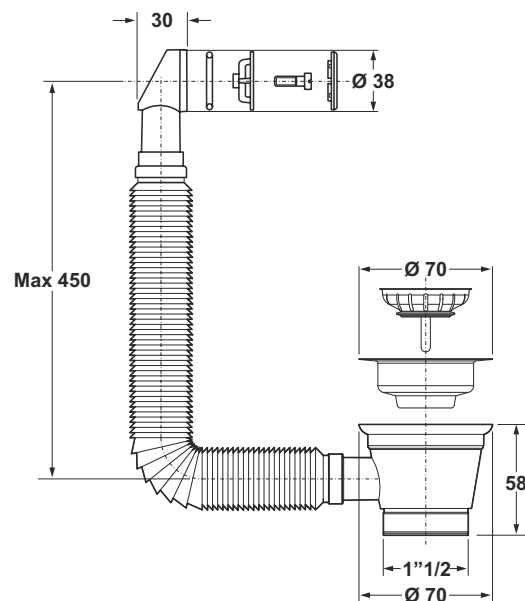

"CANESTRINO" drain valve for kitchen sinks.

Flange $\varnothing$ 70, Threaded waste 1"1/2, brass bolt

Application: For kitchen sinks with $\varnothing$ 70 mm hole

Material: stainless steel + polypropylene PP

Color: polished / white

Code	Description	Carton	Pallet	Volume
1985LX64B0	With round overflow	25	900	0,048