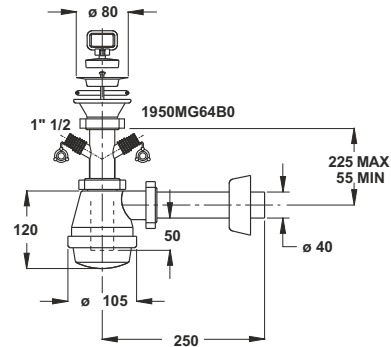

Code	Description	Carton	Pallet	Volume
1316KP40B0	Valve with stainless steel grid ø 80/52 mm with plug with handle	25	500	0,106