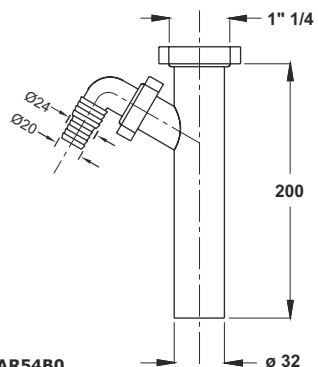

1825AR54B0

1825AR64B0

Flanged universal auxiliary connection with smooth outlet pipe. Flat washer

Application: to connect to the siphon

Material: polypropylene PP

Color: white

Code	Description	Carton	Pallet	Volume
1824AR54B0	1"1/4 x ø 32x200 mm	50	1800	0,048
1824AR64B0	1"1/2 x ø 40x200 mm	50	1500	0,057