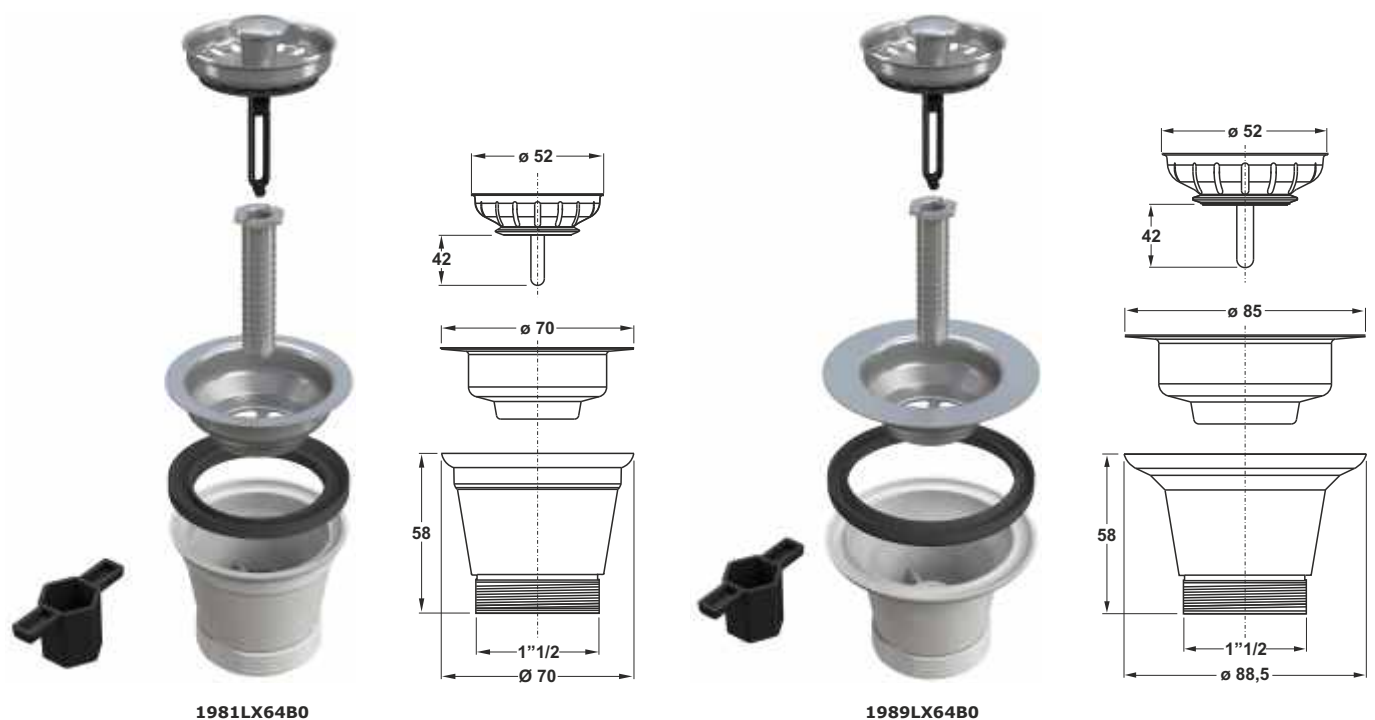

IDEAL FOR REPLACEMENT AND THE MODERNIZATION OF SINKS.

"CANESTRINO" drain valve for kitchen sinks.

Threaded waste 1"1/2, brass bolt

Application: For resin kitchen sinks

Material: stainless steel + polypropylene PP

Color: polished / white

Code	Description	Carton	Pallet	Volume
1981LX64B0	Flange $\varnothing$ 70	50	1400	0,058
1989LX64B0	Flange $\varnothing$ 84	50	1400	0,058