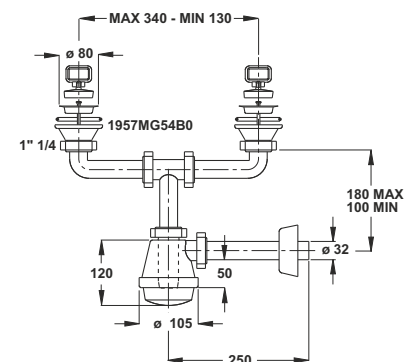

Code	Description	Carton	Pallet	Volume
1386CP54B0	With $\varnothing$ 80 mm plastic grid valve	25	375	0,131