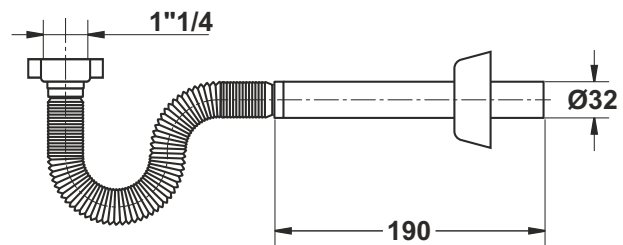

SIFONCELLO is suitable also for the column-wash basins, which have the same problems of poor manual agility.

In fact, the flexible part, once the pipe-fitting has been easily fixed to the flexible fitting fixed outlet of the bidet, remains hidden in the special cavity, while the pipe which enters in the wall, is smooth and elegantly chromium-plated.

"SIFONCELLO" extensible trap for wash basin and bidet. Waste connection 1"1/4 outlet $\varnothing$ 32x230 mm

Application: For washbasin or bidet

Material: Polypropylene PP + ABS

Color: white / chrome-plated

Code	Description	Carton	Pallet	Volume
2814PP54B7	Plastic nut, chrome-plated outlet pipe	25	900	0,048

"SIFONCELLO" extensible trap for wash basin and bidet. Waste connection 1"1/4 outlet $\varnothing$ 32x230 mm

Application: For washbasin or bidet

Material: Polypropylene PP + ABS

Color: white

Code	Description	Carton	Pallet	Volume
2814PP54B0	Plastic nut, white outlet pipe	25	900	0,048