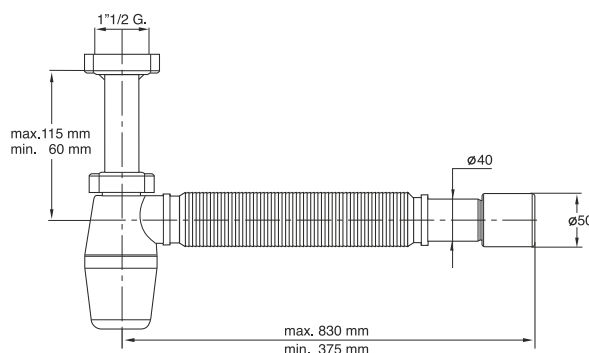

Code	Description	Carton	Pallet	Volume
1021EX45B0	"TEDESCO" version, single	25	600	0,080