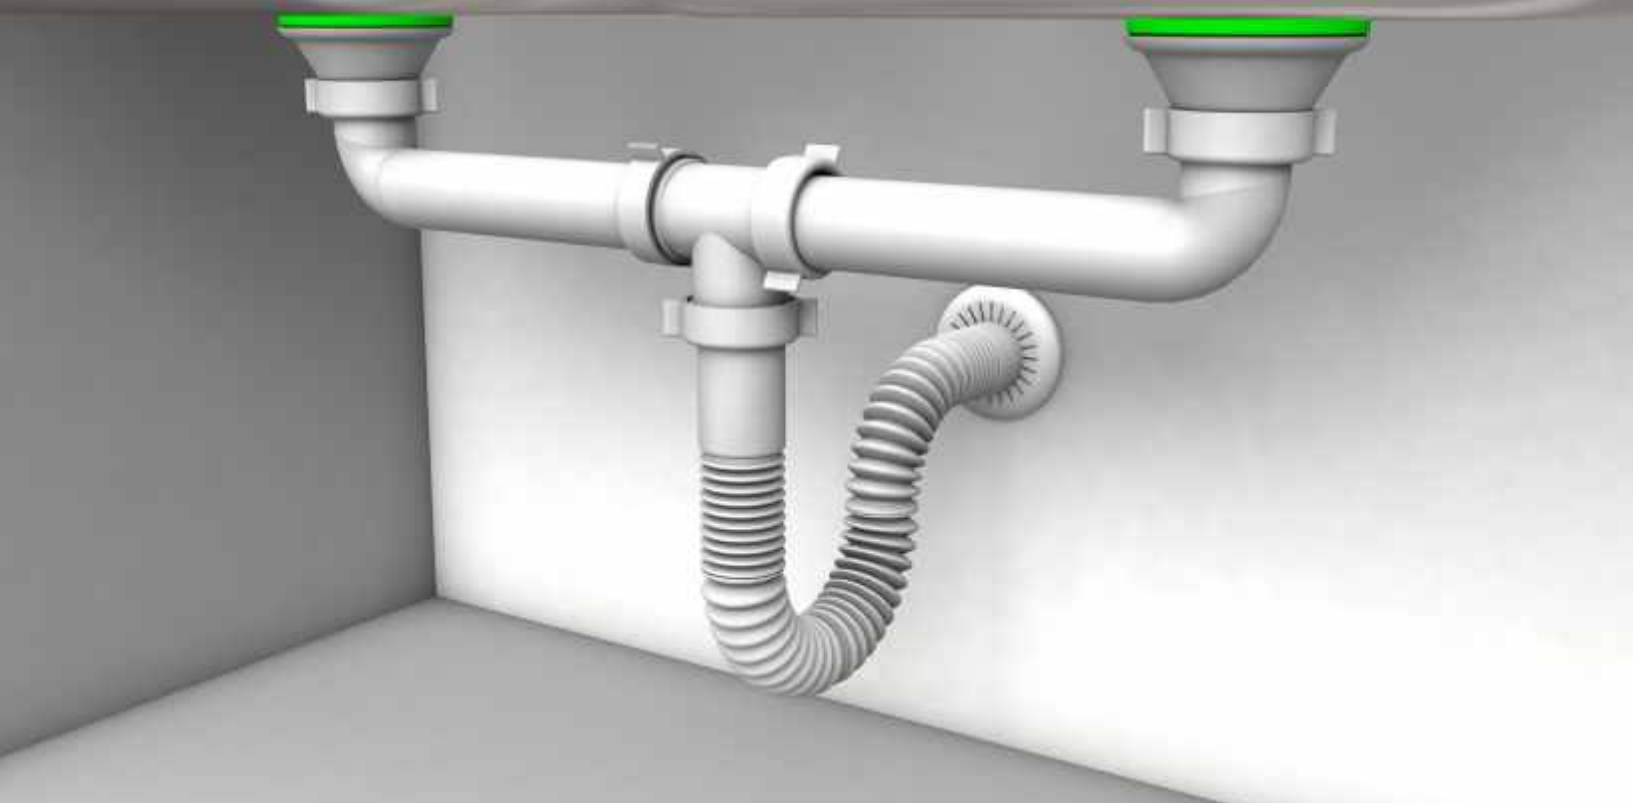

"DOUBLE MAGIK" flexible kitchen sink siphon.

Valves \varnothing 80 mm with \varnothing 52 mm plug, outlet \varnothing 40 mm

Application: For double bowl kitchen sinks

Material: stainless steel + polypropylene PP