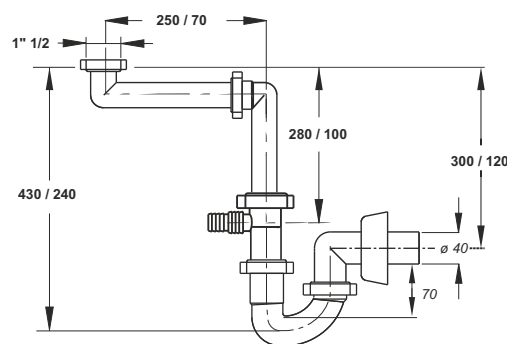

"Space 1B" space saver trap for kitchen.
waste connection 1"1/2, outlet $\varnothing$ 40 mm
Application: For single bowl kitchen sinks
Material: polypropylene PP
Color: white

Code	Description	Carton	Pallet	Volume
1540CP40B0	single inlet, one waste water connector	25	500	0,106