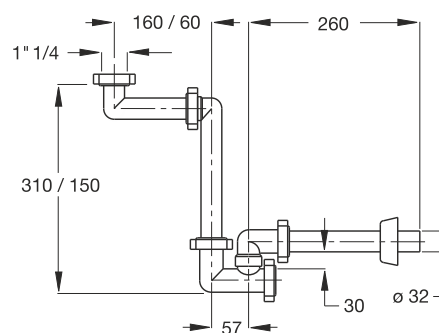

"BAZOOKA-SPACE" space-saver trap for washbasin. 1"1/4 x \varnothing 32 mm

Application: For washbasin

Material: Polypropylene PP

Color: white

Code	Description	Carton	Pallet	Volume
2910CP32B0	Single bowl	25	600	0,080