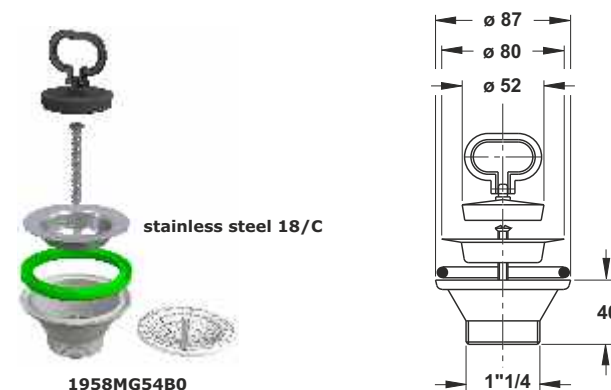

Traditional kitchen sink valve. Flange $\varnothing$ 80mm, without overflow, $\varnothing$ 52 mm Plug with handle, threaded outlet 1"1/4

Application: For fire-clay kitchen sinks with $\varnothing$ 80 mm hole

Material: stainless steel + polypropylene PP

Color: metal / white

Code	Description	Carton	Pallet	Volume
1958MG54B0	Grid in stainless steel 18/C	50	1800	0,048
1959MG54B0	Grid in stainless steel 18/8	50	1800	0,048