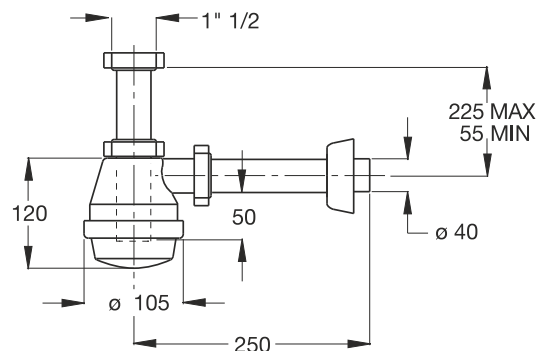

Code	Description	Carton	Pallet	Volume
1310CP40B0	Valve connection 1"1/2	25	500	0,106