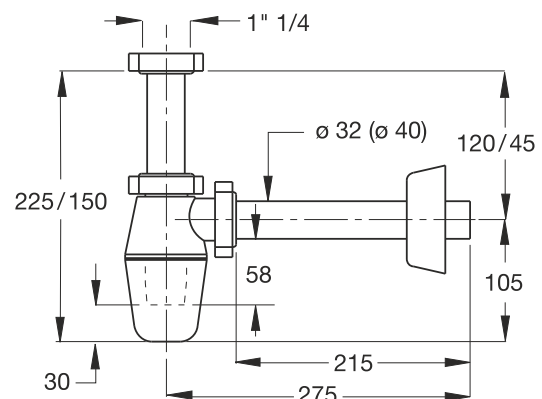

"TEDESCO" washbasin bottle odour trap.

BI-POWER washers

Application: For washbasin

Material: Polypropylene PP

Color: white