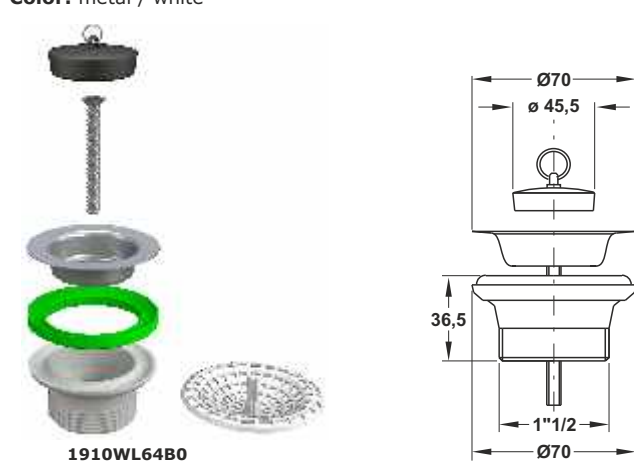

"SIMPLEX" small traditional valve for kitchen sinks. Flange $\varnothing$ 70mm, without overflow

Application: For kitchen sinks with $\varnothing$ 70 mm hole

Material: stainless steel + polypropylene PP

Color: metal / white

Code	Description	Carton	Pallet	Volume
1910WL64B0	$\varnothing$ 45,5 mm Plug with ring	50	3200	0,029
1910MG64B0	$\varnothing$ 45,5 mm Plug with handle	50	3200	0,029