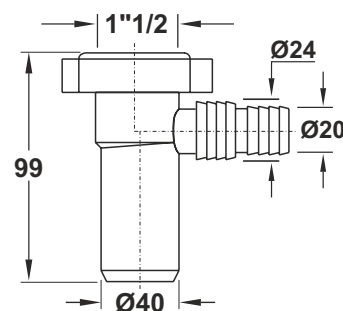

Application: to connect to the siphon

Material: polypropylene PP

Color: white

Code	Description	Carton	Pallet	Volume
1822AR54B0	1"1/4 x Ø 32 mm	50	3200	0,029
1822AR64B0	1"1/2 x Ø 40 mm	50	3200	0,029

1822AR54B0