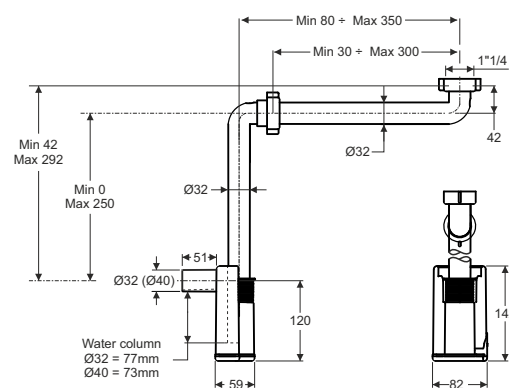

Color: white

New
PRODUCT

Code	Description	Carton	Pallet	Volume
2500BB32B0	1"1/4 x Ø 32, without inspection plug	25	500	0,106
2500BB40B0	1"1/4 x Ø 40, without inspection plug	25	500	0,106

"MURALES" super flat space-saving trap for washbasin and bidet. BI-POWER washers