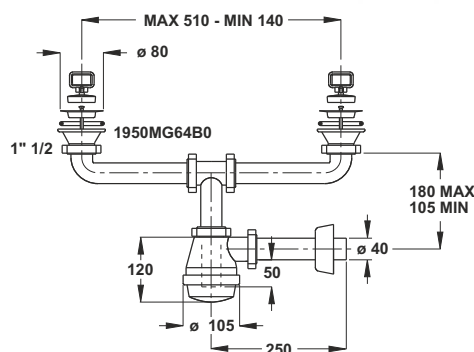

Code	Description	Carton	Pallet	Volume
1326CP40B0	Valve with stainless steel grid $\varnothing 80/52$ mm with plug with handle	25	200	0,160