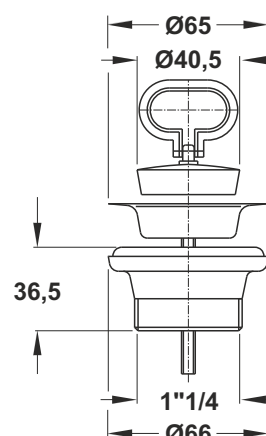

Drain valve. Stainless steel flange 18/10 $\varnothing$ 65 mm, 65 mm long bolt

Application: For washbasin

Material: Polypropylene PP + stainless steel

Color: white / metal

Code	Description	Carton	Pallet	Volume
2024MG54B0	$\varnothing$ 40,5 mm and plug with handle	50	3200	0,029