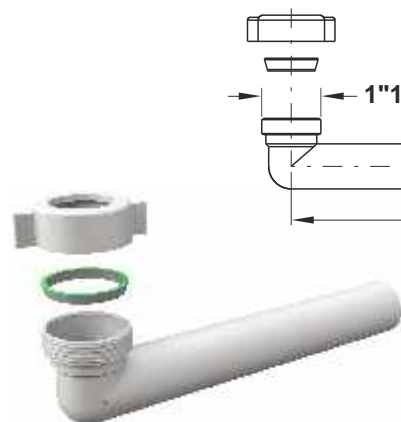

1825PP54B0