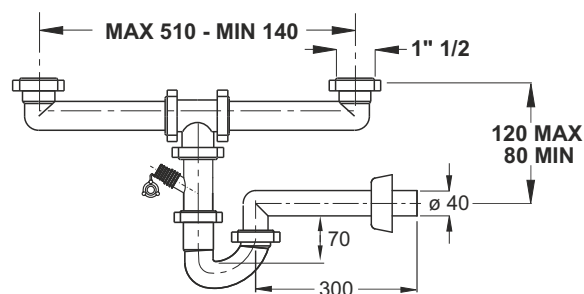

"MAGNUM" pipe odour trap for kitchen sinks.

Outlet pipe ø40 X 230 mm

Application: For double bowl kitchen sinks

Material: polypropylene PP

Color: white

Code	Description	Carton	Pallet	Volume
1620KP40B0	With waste water connection	25	200	0,160