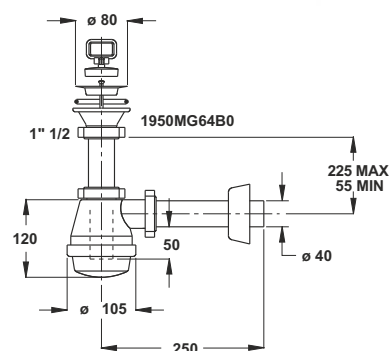

"FIASCA" sink bottle odour trap. Outlet pipe $\varnothing 40 \times 230$ mm

Application: For single bowl kitchen sinks

Material: stainless steel + polypropylene PP

Color: metal / white

Code	Description	Carton	Pallet	Volume
1316CP40B0	Valve with stainless steel grid $\varnothing 80/52$ mm with plug with handle	25	500	0,106