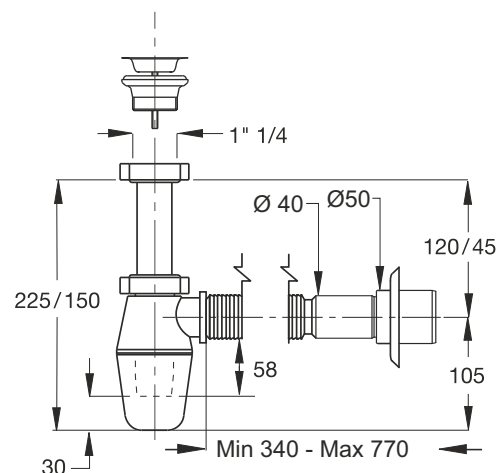

TEDESCO bottle odour trap for washbasin. Waste connection 1"1/4 outlet \varnothing 40/50mm

Application: For washbasin

Material: Polypropylene PP + stainless steel

Color: white / metal

New
PRODUCT

Code	Description	Carton	Pallet	Volume
2634WX45B0	with welded flexyble hose, with \varnothing 65 mm waste	25	500	0,106