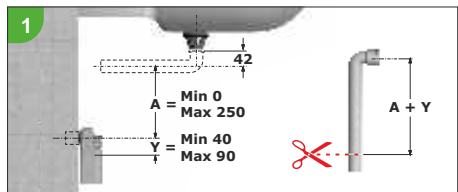

New
PRODUCT

Code	Description	Carton	Pallet	Volume
2500BB32B0	1"1/4 x Ø 32, without inspection plug	25	500	0,106
2500BB40B0	1"1/4 x Ø 40, without inspection plug	25	500	0,106