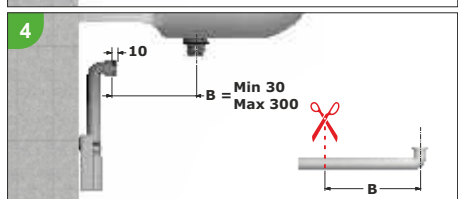

New
PRODUCT

Code	Description	Carton	Pallet	Volume
2500BB32B0	1"1/4 x Ø 32, without inspection plug	25	500	0,106
2500BB40B0	1"1/4 x Ø 40, without inspection plug	25	500	0,106