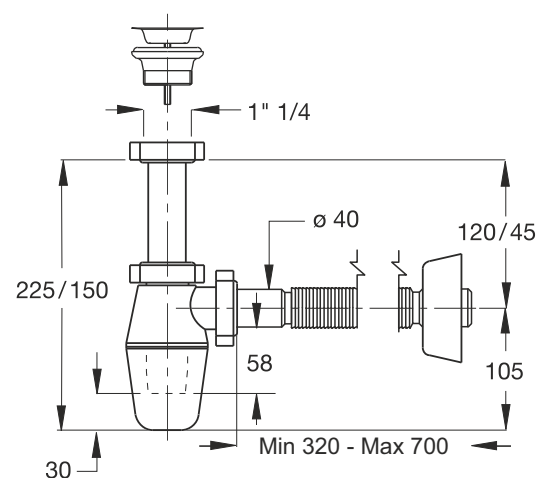

Code	Description	Carton	Pallet	Volume
2634WZ40B0	with flexyble hose, with $\varnothing$ 65 mm waste	25	500	0,106

TEDESCO bottle odour trap for washbasin. Waste connection 1"1/4 outlet $\varnothing$ 40/50mm

Application: For washbasin

Material: Polypropylene PP + stainless steel

Color: white / metal

New
PRODUCT