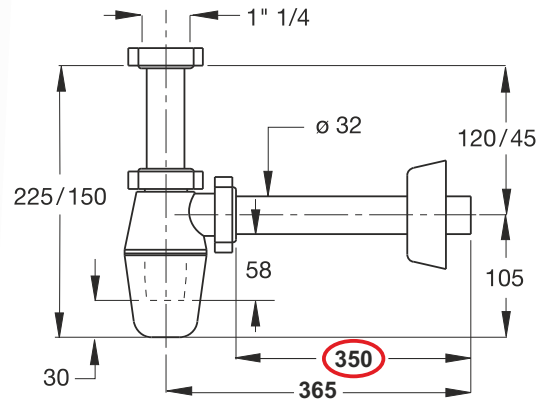

TEDESCO bottle odour trap for washbasin.

BI-POWER washers

Application: For washbasin

Material: Polypropylene PP

Color: white

TEDESCO bottle odour trap for washbasin. Stainless steel

flange 18/10 $\varnothing$ 65 mm, 65 mm long bolt, $\varnothing$ 40,5 mm and plug with ring

Application: For washbasin

Material: Polypropylene PP + stainless steel

Color: white / metal