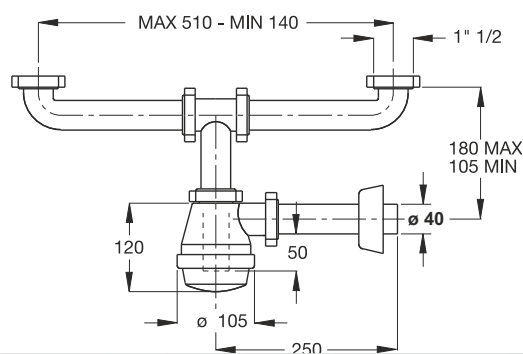

Code	Description	Carton	Pallet	Volume
1320CP40B0	Valve connection 1"1/2	25	375	0,131