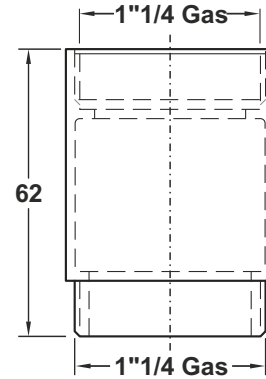

0626AB25B7

0632AB25B7

Extension for "MINIM-ALL" minimal line for wash-basin.

Application: To connect the siphon to the valve

Material: brass

Color: Chromed plated

Code	Description	Carton	Pallet	Volume
05990T50B7	F 1"1/4 - M 1"1/4. H 50 mm	1	N.A.	N.A.