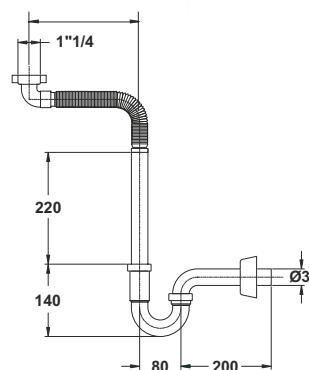

Pipe odour trap with flexible arm.

BI-POWER washers

Application: For reclinable washbasin

Material: Polypropylene PP

Color: white