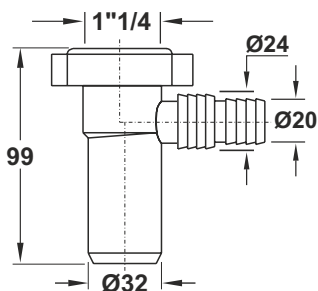

Universal auxiliary connection. Conical washer

Application: to connect to the siphon

Material: polypropylene PP

Color: white

Code	Description	Carton	Pallet	Volume
1822AR54B0	1"1/4 x Ø 32 mm	50	3200	0,029
1822AR64B0	1"1/2 x Ø 40 mm	50	3200	0,029

1822AR54B0