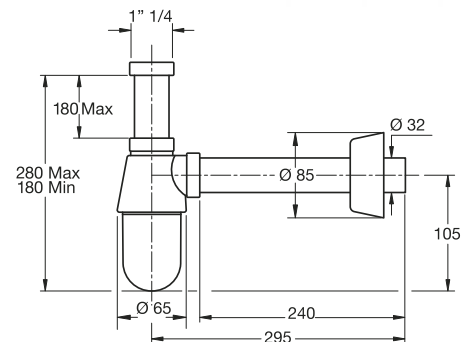

Code	Description	Carton	Pallet	Volume
2770PP32B0	Waste connection 1"1/4 outlet $\varnothing$ 32x250 mm	25	750	0,057

"MONSTER-TUBULAR" pipe odour trap for washbasin. BI-POWER washers

Application: For washbasin

Material: Polypropylene PP

Color: white