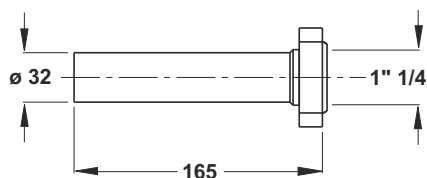

1824AR54B0

1824AR64B0

Female inlet extension pipe. Conical washer

Application: to connect to the siphon

Material: polypropylene PP

Color: white

Code	Description	Carton	Pallet	Volume
1820NN54B0	1"1/4 x Ø 32 x 165 mm	50	3200	0,029
1820NN64B0	1"1/2 x Ø 40 x 230 mm	50	1800	0,048