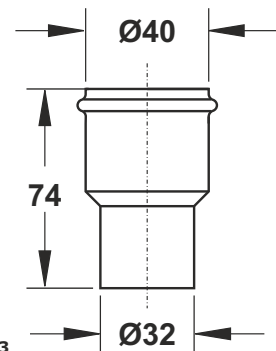

0694GZ40B3