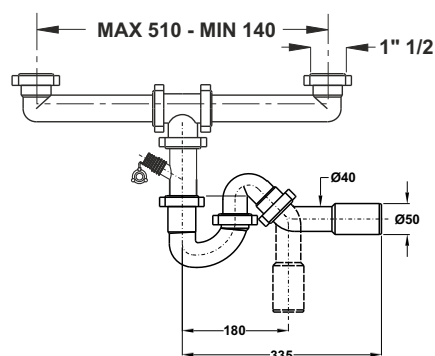

"MAGNUM" pipe odour trap for kitchen sinks.

Outlet pipe ø40/50 mm

Application: For double bowl kitchen sinks

Material: polypropylene PP

Color: white

Code	Description	Carton	Pallet	Volume
1660KN50B0	With universal adjustable outlet pipe and waste water connection	25	200	0,160