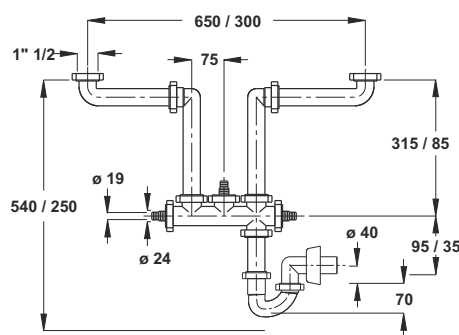

Code	Description	Carton	Pallet	Volume
1520CP40B0	double inlet, 3 waste water connectors	20	160	0,160