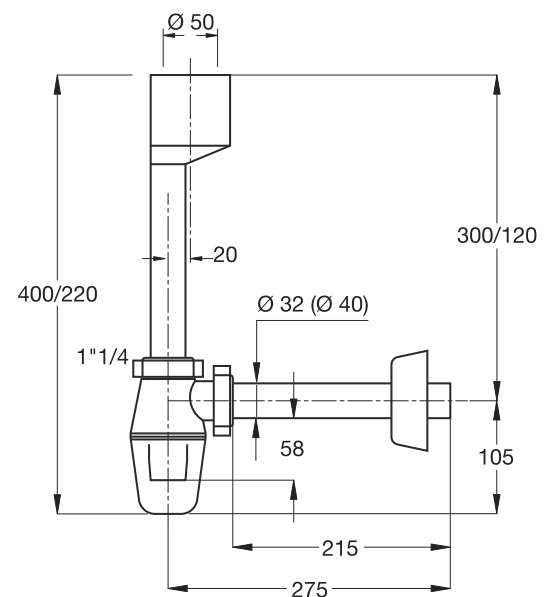

Bottle-trap for public urinals. Connection to ceramic $\varnothing$ 50 mm

Application: For urinals

Material: Polypropylene PP

Color: white

Code	Description	Carton	Pallet	Volume
2126CP32B0	Outlet $\varnothing$ 32x230 mm	25	500	0,106
2126CP40B0	Outlet $\varnothing$ 40x230 mm	25	500	0,106