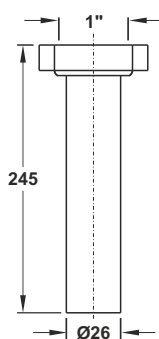

1820NN54B0

1820NN64B0

Flanged extension with nut. Flat washer

Application: to connect to the siphon

Material: polypropylene PP

Color: white

Code	Description	Carton	Pallet	Volume
1829PR26B0	1" - Ø 26 x 245 mm	5	N.A.	N.A.
1829PR32B0	1"1/4 - Ø 32 x 200 mm	5	N.A.	N.A.
1829PR40B0	1"1/2 - Ø 40 x 200 mm	5	N.A.	N.A.