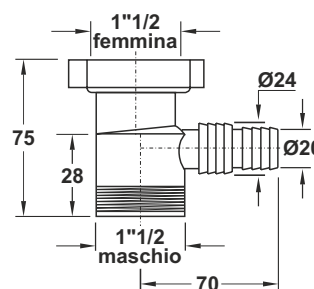

1825AR64B0

Flanged universal auxiliary connection with smooth outlet pipe. Flat washer

Application: to connect to the siphon

Material: polypropylene PP

Color: white

Code	Description	Carton	Pallet	Volume
1824AR54B0	1"1/4 x ø 32x200 mm	50	1800	0,048
1824AR64B0	1"1/2 x ø 40x200 mm	50	1500	0,057