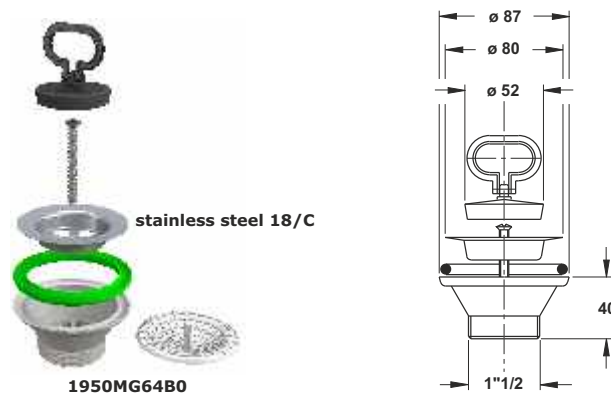

Traditional kitchen sink valve. Flange $\varnothing$ 80mm, without overflow, $\varnothing$ 52 mm Plug with handle, threaded outlet 1"1/2

Application: For fire-clay kitchen sinks with $\varnothing$ 80 mm hole

Material: stainless steel + polypropylene PP

Color: metal / white

Code	Description	Carton	Pallet	Volume
1950MG64B0	Grid in stainless steel 18/C	50	1800	0,048
1951MG64B0	Grid in stainless steel 18/8	50	1800	0,048