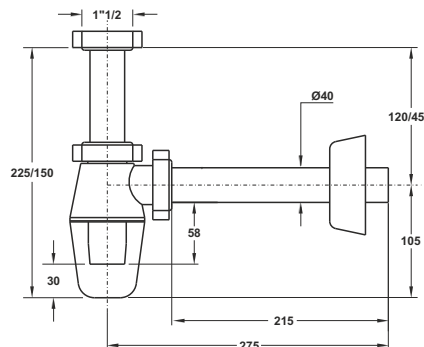

"TEDESCO" bottle odour trap. Threaded nut 1"1/2 , plastic outlet pipe $\varnothing 40$ X 230 mm

Application: For single bowl kitchen sinks

Material: polypropylene PP

Color: white

Code	Description	Carton	Pallet	Volume
1270CP40B0	without valve	50	750	0,131