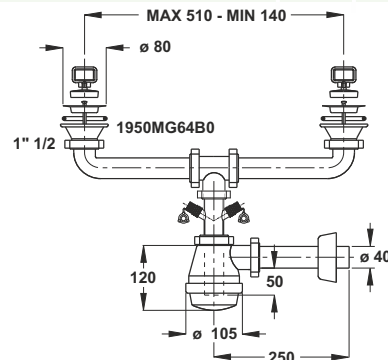

Code	Description	Carton	Pallet	Volume
1326KP40B0	Valve with stainless steel grid ø 80/52 mm with plug with handle	25	200	0,160