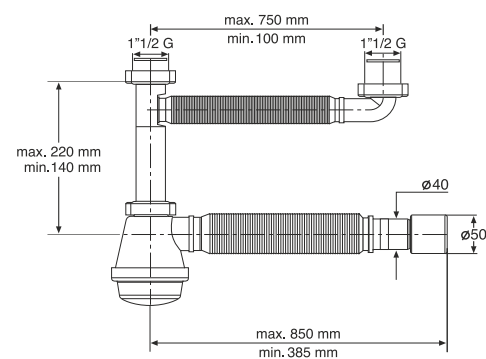

Code	Description	Carton	Pallet	Volume
1032EX45B0	"FIASCA" version, double	25	375	0,131