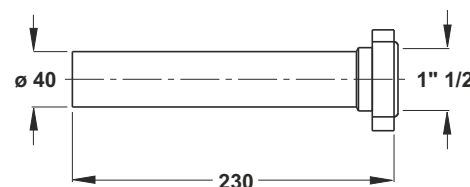

1820NN64B0

Flanged extension with nut. Flat washer

Application: to connect to the siphon

Material: polypropylene PP

Color: white

Code	Description	Carton	Pallet	Volume
1829PR26B0	1" - Ø 26 x 245 mm	5	N.A.	N.A.
1829PR32B0	1"1/4 - Ø 32 x 200 mm	5	N.A.	N.A.
1829PR40B0	1"1/2 - Ø 40 x 200 mm	5	N.A.	N.A.