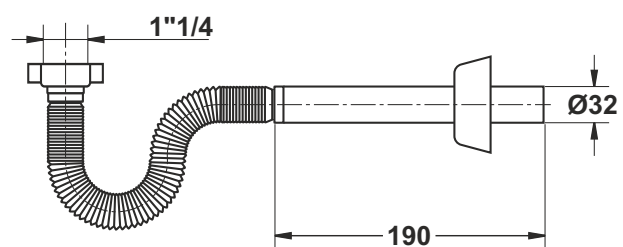

"SIFONCELLO" extensible trap for wash basin and bidet. Waste connection 1"1/4 outlet $\varnothing$ 32x230 mm

Application: For washbasin or bidet

Material: Polypropylene PP + ABS

Color: white

Code	Description	Carton	Pallet	Volume
2814PP54B0	Plastic nut, white outlet pipe	25	900	0,048