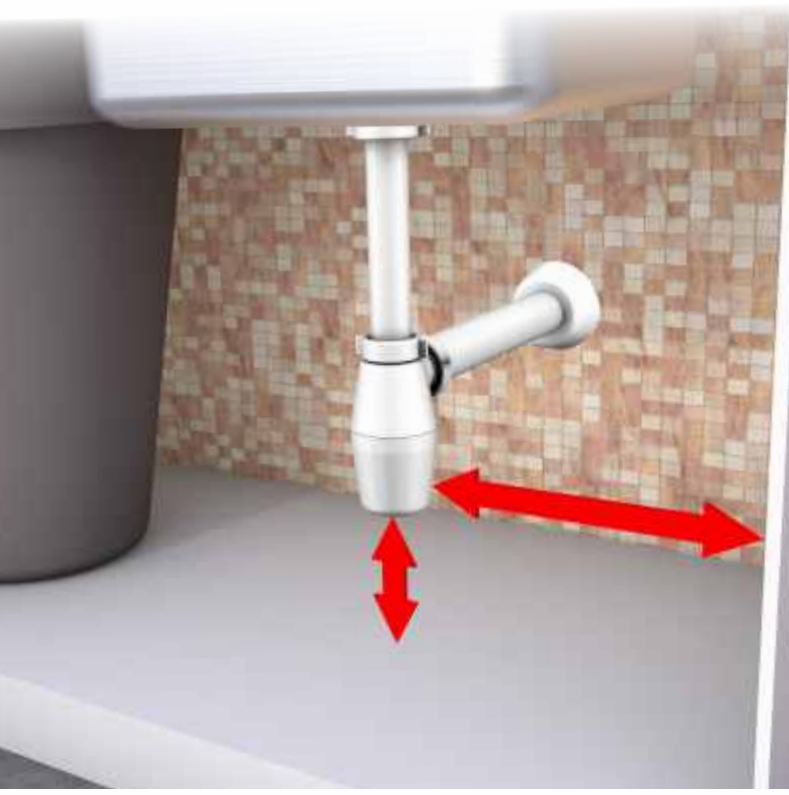

SPACE TRADITIONAL SOLUTION

SPACE SOLUTION