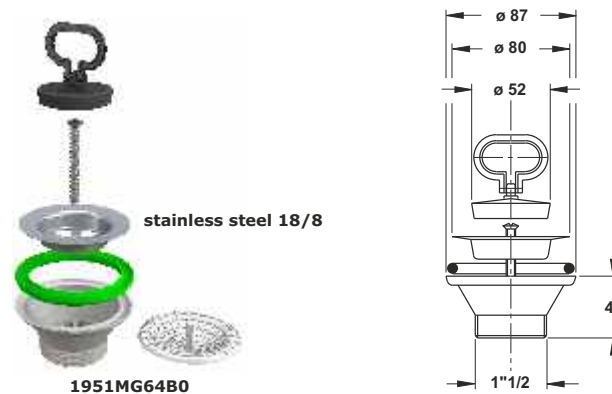

Traditional kitchen sink valve. Flange $\varnothing$ 80mm, without overflow, $\varnothing$ 52 mm Plug with handle, threaded outlet 1"1/2

Application: For fire-clay kitchen sinks with $\varnothing$ 80 mm hole

Material: stainless steel + polypropylene PP

Color: metal / white

Code	Description	Carton	Pallet	Volume
1950MG64B0	Grid in stainless steel 18/C	50	1800	0,048
1951MG64B0	Grid in stainless steel 18/8	50	1800	0,048