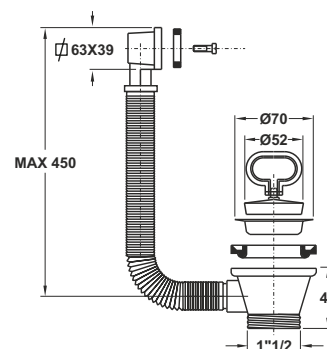

Traditional kitchen sink valve.

ø 52 mm plug with handle

Application: For kitchen sinks with ø 70 mm hole

Material: stainless steel + polypropylene PP

Color: metal / white

Code	Description	Carton	Pallet	Volume
1942MG64B0	Flange ø 70, with rectangular overflow, without grid	50	1200	0,08