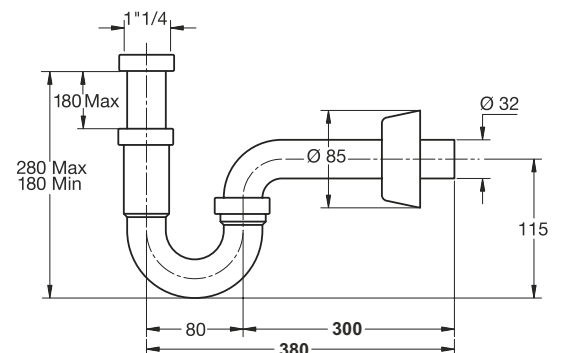

Code	Description	Carton	Pallet	Volume
2710PP30B0	Waste connection 1"1/4 outlet $\varnothing$ 32x300 mm	25	600	0,080