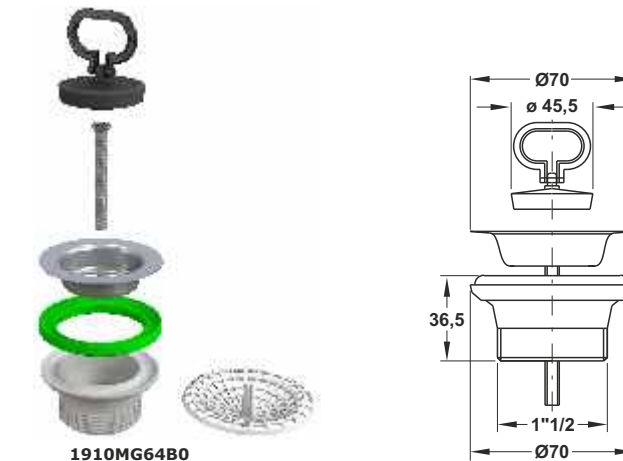

"SIMPLEX" small traditional valve for kitchen sinks. Flange $\varnothing$ 70mm, without overflow

Application: For kitchen sinks with $\varnothing$ 70 mm hole

Material: stainless steel + polypropylene PP

Color: metal / white

Code	Description	Carton	Pallet	Volume
1910WL64B0	$\varnothing$ 45,5 mm Plug with ring	50	3200	0,029
1910MG64B0	$\varnothing$ 45,5 mm Plug with handle	50	3200	0,029