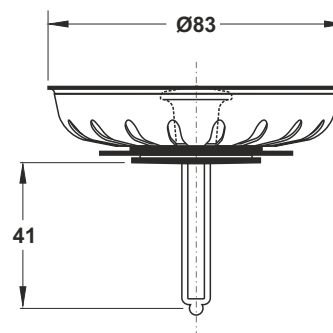

A=MIS	B=MIS	C=MM	Code
1"	1"1/4	28	1875NN44B0
1"1/4	1"1/2	30	1875NN64B0

Catcher for \varnothing 110 mm wastes

Material: stainless steel + ABS

Color: black / metal

1970EC83B7

1970LB83B7

Code	Description	Carton	Pallet	Volume
1970EC83B7	Handle in chrome-plated brass	1	N.A.	N.A.
1970LB83B7	Handle in Stainless steel	1	N.A.	N.A.