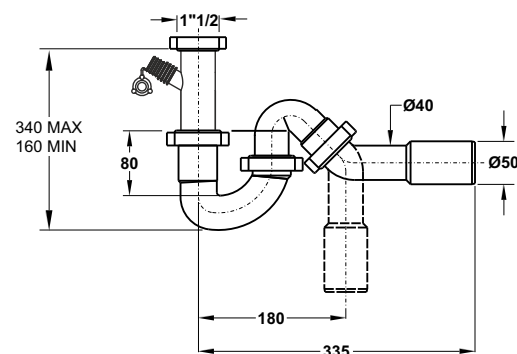

Code	Description	Carton	Pallet	Volume
1460KN50B0	With universal adjustable outlet pipe and waste water connection	25	600	0,080