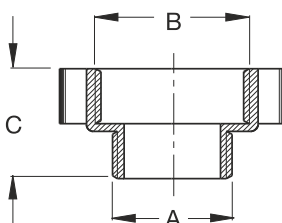

Code	Description	Carton	Pallet	Volume
1875NN44B0	1" male - 1"1/4 female	25	N.A.	N.A.
1875NN64B0	1"1/4 male - 1"1/2 female	25	N.A.	N.A.

A=MIS	B=MIS	C=MM	Code
1"	1"1/4	28	1875NN44B0
1"1/4	1"1/2	30	1875NN64B0