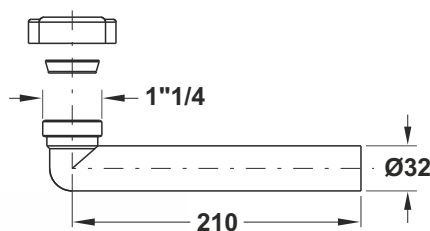

1825PP54B0