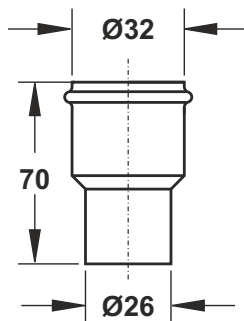

0694GZ32B3