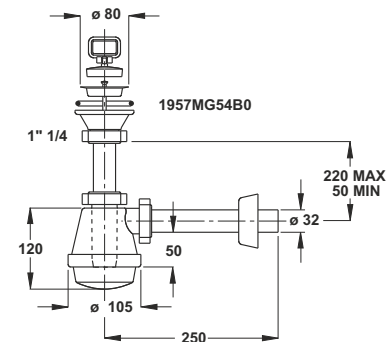

Code	Description	Carton	Pallet	Volume
1376CP54B0	With $\varnothing$ 80 mm plastic grid valve	25	500	0,106

"FIASCETTO" sink bottle odour trap.

Outlet pipe $\varnothing$ 32 X 200 mm

Application: For double bowl kitchen sinks

Material: polypropylene PP

Color: white