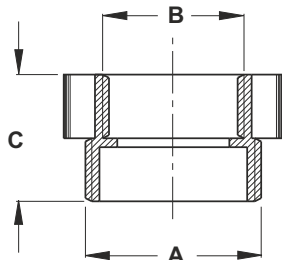

Code	Description	Carton	Pallet	Volume
1874NN44B0	1"1/4 male - 1" female	25	N.A.	N.A.
1874NN54B0	1"1/2 male - 1" 1/4 female	25	N.A.	N.A.

A=MIS	B=MIS	C=MM	Code
1"1/4	1"	28	1874NN44B0
1"1/2	1"1/4	30	1874NN54B0