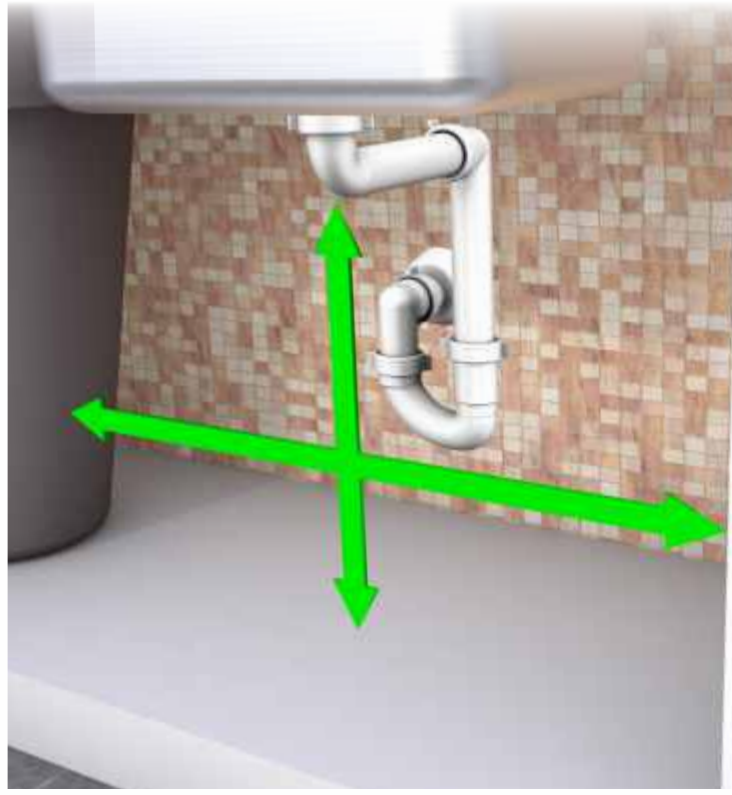

SPACE TRADITIONAL SOLUTION

SPACE SOLUTION