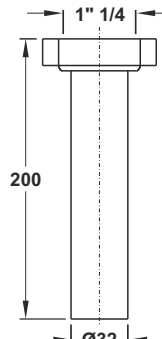

1829PR32B0