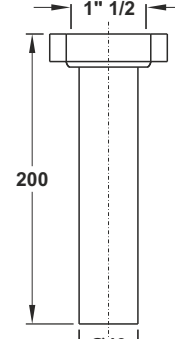

1829PR40B0

Bent threaded pipe with nut and washer.

Conical washer

Application: to connect to the siphon

Material: polypropylene PP

Color: white

Code	Description	Carton	Pallet	Volume
1825PP54B0	1"1/4 - Ø 32 x 210 mm	50	1800	0,048
1825PP64B0	1"1/2 - Ø 40 x 240 mm	50	1500	0,057