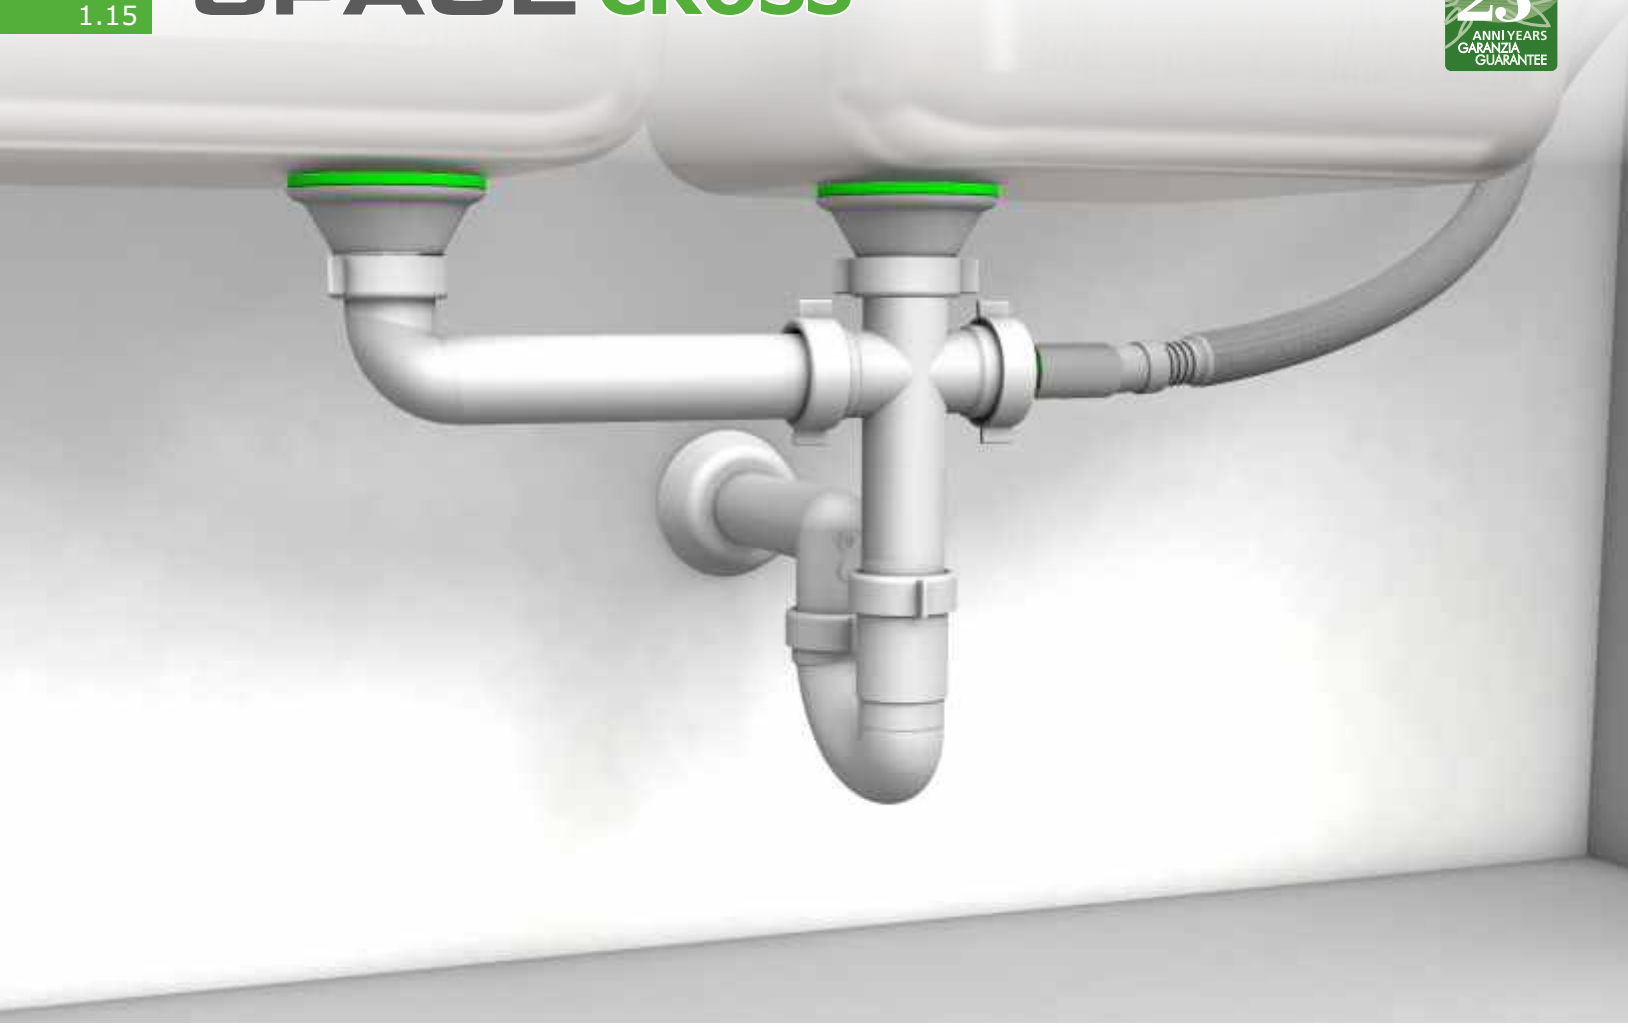

"SPACE-CROSS 1" space saver trap for kitchen.

Waste connection 1"1/2, outlet $\varnothing$ 40 mm.

Application: For single bowl kitchen sinks

Material: polypropylene PP

Color: white

New
PRODUCT