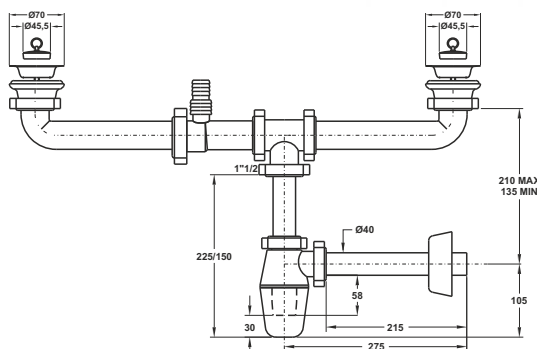

Application: For double bowl kitchen sinks

Material: stainless steel + polypropylene PP

Color: metal / white

Code	Description	Carton	Pallet	Volume
1289AL40B0	Valves with stainless steel grid $\varnothing 70/45,5$ mm with plug with ring, with waste water connection	21	315	0,131