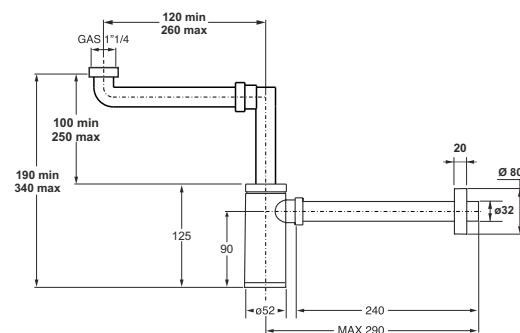

"KING" minimal bottle trap line for wash basin.

Waste connection 1"1/4, outlet pipe \varnothing 32x250 mm

Application: For washbasin

Material: Polypropylene PP

Color: white

Code	Description	Carton	Pallet	Volume
2795SP32B0	Space-saver version	25	750	0,063