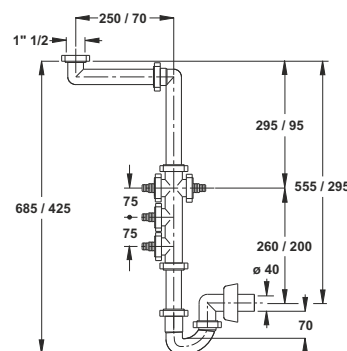

"Space 1" space saver trap for kitchen.
waste connection 1"1/2, outlet $\varnothing$ 40 mm
Application: For single bowl kitchen sinks
Material: polypropylene PP
Color: white

Code	Description	Carton	Pallet	Volume
1510CP40B0	single inlet, 4 waste water connectors	25	200	0,160