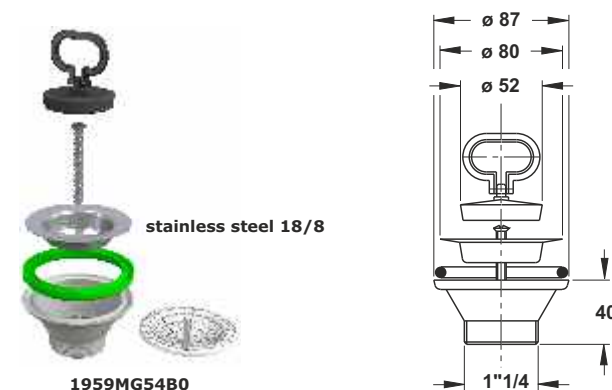

Traditional kitchen sink valve. Flange $\varnothing$ 80mm, without overflow, $\varnothing$ 52 mm Plug with handle, threaded outlet 1"1/4

Application: For fire-clay kitchen sinks with $\varnothing$ 80 mm hole

Material: stainless steel + polypropylene PP

Color: metal / white

Code	Description	Carton	Pallet	Volume
1958MG54B0	Grid in stainless steel 18/C	50	1800	0,048
1959MG54B0	Grid in stainless steel 18/8	50	1800	0,048