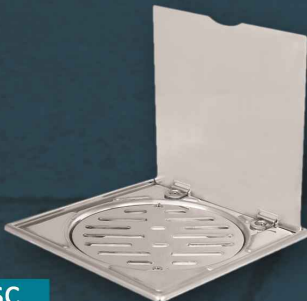

626SC
AISI 304

- SS Floor Grating, 2.00mm Thickness
- With Hinged Cover
- Overall Dimension : 150mm x 150mm
- Grate Ø 110mm, Cover 150mm & Connection Ø 103mm
- Available in Shining Chrome Finish Only.