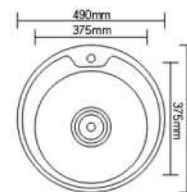

| Product Code | Size (mm) | Thickness (mm) |
|--------------|--------------|----------------|
| AS20112060DB | 1200X600X155 | 0.6 |

| Product Code | Size (mm) | Thickness (mm) |
|--------------|------------------|----------------|
| ASS15050B | 1500 x 500 x 180 | 0.7 |

| Product Code | Size (mm) | Thickness (mm) |
|--------------|--------------|----------------|
| AS20115050DB | 1500x500x180 | 0.7 |

**Durable, Long
Lasting
&
International
Standard**

INSET KITCHEN SINK

| Product Code | Size (mm) | Thickness (mm) |
|--------------|-----------------|----------------|
| ASD4848P | 480 X 480 X 180 | 0.7 |

| Product Code | Size (mm) | Thickness (mm) |
|--------------|-----------------|----------------|
| ASD4949UA | 490 X 490 X 180 | 0.8 |

| Product Code | Size (mm) | Thickness (mm) |
|--------------|-----------------|----------------|
| ASD6248X | 615 X 475 X 210 | 0.7 |

| Product Code | Size (mm) | Thickness (mm) |
|--------------|-----------------|----------------|
| ASD6350P | 630 X 500 X 180 | 0.8 |