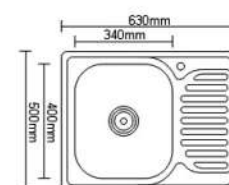

| Product Code | Size (mm) | Thickness (mm) |
|--------------|--------------|----------------|
| AS20112060DB | 1200X600X155 | 0.6 |

| Product Code | Size (mm) | Thickness (mm) |
|--------------|------------------|----------------|
| ASS15050B | 1500 x 500 x 180 | 0.7 |

| Product Code | Size (mm) | Thickness (mm) |
|--------------|--------------|----------------|
| AS20115050DB | 1500x500x180 | 0.7 |

**Durable, Long
Lasting
&
International
Standard**

INSET KITCHEN SINK

| Product Code | Size (mm) | Thickness (mm) |
|--------------|-----------------|----------------|
| ASD4848P | 480 X 480 X 180 | 0.7 |

| Product Code | Size (mm) | Thickness (mm) |
|--------------|-----------------|----------------|
| ASD4949UA | 490 X 490 X 180 | 0.8 |

| Product Code | Size (mm) | Thickness (mm) |
|--------------|-----------------|----------------|
| ASD6248X | 615 X 475 X 210 | 0.7 |

| Product Code | Size (mm) | Thickness (mm) |
|--------------|-----------------|----------------|
| ASD6350P | 630 X 500 X 180 | 0.8 |