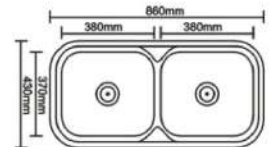

| Product Code | Size (mm) | Thickness (mm) |
|--------------|--------------|----------------|
| AS20115050DB | 1500x500x180 | 0.7 |

**Durable, Long
Lasting
&
International
Standard**

INSET KITCHEN SINK

| Product Code | Size (mm) | Thickness (mm) |
|--------------|-----------------|----------------|
| ASD4848P | 480 X 480 X 180 | 0.7 |

| Product Code | Size (mm) | Thickness (mm) |
|--------------|-----------------|----------------|
| ASD4949UA | 490 X 490 X 180 | 0.8 |

| Product Code | Size (mm) | Thickness (mm) |
|--------------|-----------------|----------------|
| ASD6248X | 615 X 475 X 210 | 0.7 |

| Product Code | Size (mm) | Thickness (mm) |
|--------------|-----------------|----------------|
| ASD6350P | 630 X 500 X 180 | 0.8 |

| Product Code | Size (mm) | Thickness (mm) |
|--------------|-----------------|----------------|
| ASD8643A | 860 x 430 x 170 | 0.7 |

| Product Code | Size (mm) | Thickness (mm) |
|--------------|-----------------|----------------|
| ASS8643A | 860 X 430 X 170 | 0.8 |