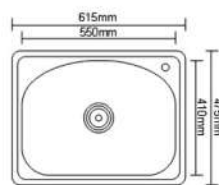

| Product Code | Size (mm) | Thickness (mm) |
|--------------|--------------|----------------|
| AS20112060DB | 1200X600X155 | 0.6 |

| Product Code | Size (mm) | Thickness (mm) |
|--------------|------------------|----------------|
| ASS15050B | 1500 x 500 x 180 | 0.7 |

| Product Code | Size (mm) | Thickness (mm) |
|--------------|--------------|----------------|
| AS20115050DB | 1500x500x180 | 0.7 |

**Durable, Long
Lasting
&
International
Standard**

INSET KITCHEN SINK

| Product Code | Size (mm) | Thickness (mm) |
|--------------|-----------------|----------------|
| ASD4848P | 480 X 480 X 180 | 0.7 |

| Product Code | Size (mm) | Thickness (mm) |
|--------------|-----------------|----------------|
| ASD4949UA | 490 X 490 X 180 | 0.8 |

| Product Code | Size (mm) | Thickness (mm) |
|--------------|-----------------|----------------|
| ASD6248X | 615 X 475 X 210 | 0.7 |

| Product Code | Size (mm) | Thickness (mm) |
|--------------|-----------------|----------------|
| ASD6350P | 630 X 500 X 180 | 0.8 |