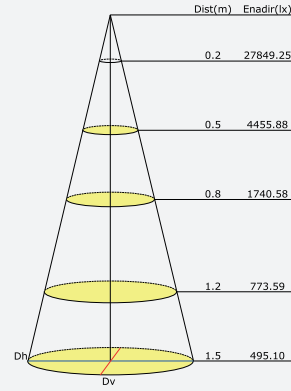

WW	NW	CW
Sıcak Beyaz - Warm White	Gün Işığı - Neutral White	Soğuk Beyaz - Cold White

Led Panel Armatür

Led Panel Luminaire

Işık Şiddeti Dağılım Eğrisi

Luminous Intensity Distribution Curve

Konik Diyagram

Illuminance at a Distance

A

B

C

Model	Power (W)	Light Output (lm)	Efficiency (lm/W)	Color Temperature	Voltage / Frequency	A (mm)	B (mm)	C (mm)	Box Qty
PC36.0W-02008	36	3.200	89	WW	150-260V / 50-60Hz	595	595	9	6
PC36.0W-08008	36	3.200	89	NW	150-260V / 50-60Hz	595	595	9	6
PC36.0W-01008	36	3.300	92	CW	150-260V / 50-60Hz	595	595	9	6
PC48.0W-02008	48	3.900	81	WW	150-260V / 50-60Hz	595	595	9	6
PC48.0W-08008	48	4.000	83	NW	150-260V / 50-60Hz	595	595	9	6
PC48.0W-01008	48	4.100	85	CW	150-260V / 50-60Hz	595	595	9	6
* PC36.0W-02013	36	3.200	89	WW	150-260V / 50-60Hz	595	595	9	6
* PC36.0W-08013	36	3.200	89	NW	150-260V / 50-60Hz	595	595	9	6
* PC36.0W-01013	36	3.300	92	CW	150-260V / 50-60Hz	595	595	9	6
* PC48.0W-02010	48	3.900	81	WW	150-260V / 50-60Hz	595	595	9	6
* PC48.0W-08010	48	4.000	83	NW	150-260V / 50-60Hz	595	595	9	6
* PC48.0W-01010	48	4.100	85	CW	150-260V / 50-60Hz	595	595	9	6