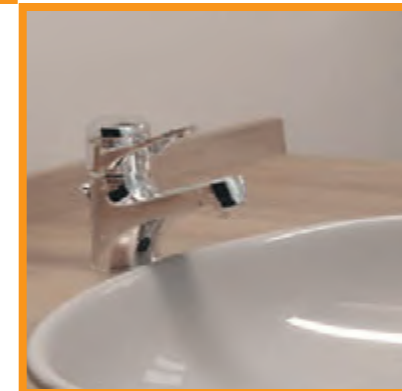

Made of Pure Brass with
5 year Warranty!

FIORÉ RUBINETERIE SRL

28021 Borgomanero (NO) Italia-Via Maggiate, 69/C-C.P.35
Phone +390322840711 Fax: +390322840777 | www.fiore.it